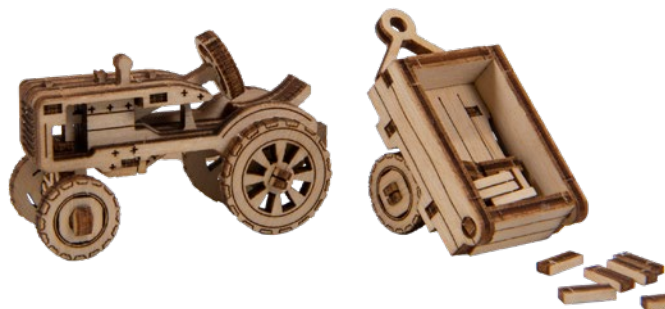

Order qty.

502380	Wooden City Superfast: Retro Ride 1 (Minibus)	€ 4.99	RRP: € 9.99	____
502381	Wooden City Superfast: Retro Ride 2 (Classic Car)	€ 4.99	RRP: € 9.99	____
502382	Wooden City Superfast: Rally Car 2 (Economy Car)	€ 5.49	RRP: € 10.99	____
502383	Wooden City Superfast: Rally car 4 (Sports Car)	€ 5.49	RRP: € 10.99	____
502384	Wooden City Superfast: Work Horse 1 (Modern Tractor)	€ 4.99	RRP: € 9.99	____
502385	Wooden City Superfast: Work Horse 3 (Classic Tractor + Trailer)	€ 4.99	RRP: € 9.99	____

Delivery Date

Invento Products & Services GmbH

Klein Feldhus 1

26180 Rastede

Phone +49 (0) 44 02 92 62 - 0

Fax +49 (0) 44 02 92 62 29

E-Mail service@invento-hq.com

Internet www.invento-hq.com

www.hq4.com

■ Order from:

Account No. _____

Company _____

Contact _____

Address _____

Phone/Fax _____

E-Mail _____