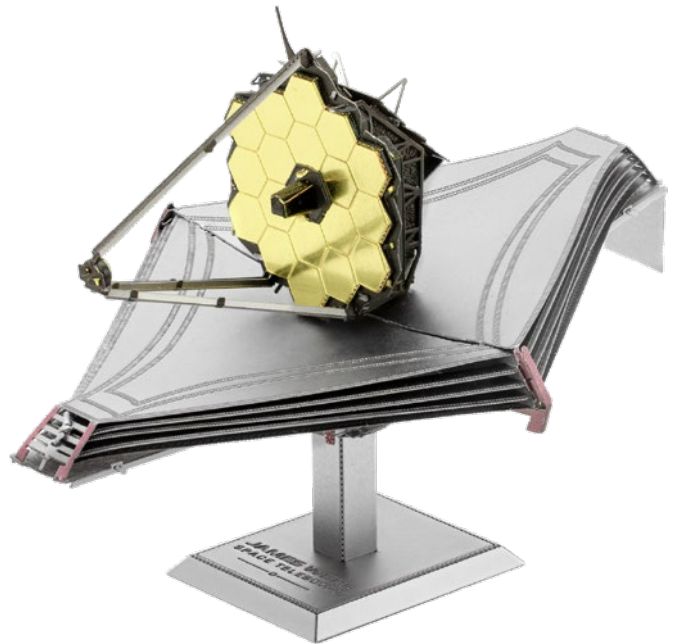

METAL EARTH – AVIATION / ANIMALS / AVATAR / ARCHITECTURE

Metal Earth.

- **NEW: 8 attractive, colourful models!**
- Metal Earth 3D Metal Model Kits – from steel sheets to amazing 3D models
- Each model features amazing detail with parts cut from one or more 3D laser cut steel sheets
- Simply snip out the pieces and connect using tabs and holes. No glue required. Tweezers or small needle nose pliers are suggested to facilitate assembly
- Metal Earth models encourage the passion for collecting
- Recommended age: 14 +
- **ASK FOR AVAILABILITY IN YOUR COUNTRY!**

NEW - Art.No. 502425 – James Webb Space Telescope

The James Webb Space Telescope, launched December 25, 2021, is the largest and most powerful telescope ever deployed. This \$10 billion telescope was designed to collect light in the near-infrared spectrum which is the optimum wavelength to allow for the detection of very distant objects. In fact, the telescope allows astronomers to peer back in time to within 180 million years after the Big Bang which is even before the first galaxies formed!

Contents: 2.75 metal sheets (11 x 11 cm)

Model size: 10.5 x 7 x 7 cm

Difficulty: Moderate

WS: € 11.99 / RRP: € 23.99

Available from end of August 2023

NEW - Art.No. 502426 – B-17 Flying Fortress™

B-17 Flying Fortress was a World War II heavy bomber. Its turbo-supercharged radial engines gave it the necessary high-altitude performance to fly above the effective range of anti-aircraft artillery.

In AVATAR, the Ilu is a large, plesiosaur-like sea creature that is the direhorse of the Pandoran oceans, fulfilling a biological role similar to that of a Terran dolphin.

Contents: 2 large metal sheets (10 x 20 cm)