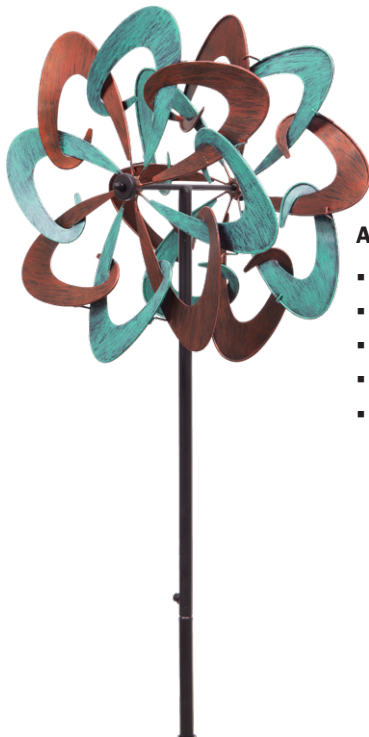

### MODERN FUNCTIONALITY AND GRACEFUL ELEGANCE!

Enjoy the kinetic movement of our metal wind spinners which combine modern functionality with graceful elegance. Featuring a solid metallic construction with dual motion, these durable wind spinners are provided with maintenance free sealed bearings and built to withstand all weather conditions. Solid ground stakes at the base ensure our metal wind spinners are firmly planted for windy days. Easy to assemble, these mesmerizing metal wind spinners are a wonderful addition to any garden.

#### Art.No. 110225 – Metal Wind Spinner: Multi-colored Flower Duett

- Two independently-spinning rotors
- Multi-coloured design
- Size: Ø36 x H122 cm (incl. groundstake)
- Weight: 1.0 kg
- WS: € 29.99 / RRP: € 59.99

#### Art. No. 110222 – Metal Wind Spinner: Copper Swirl Duett

- Two independently-spinning rotors
- Bronze and green brushed patina finish
- Size: Ø33 x H93 cm (incl. groundstake)
- Weight: 0.85 kg
- WS: € 32.49 / RRP: € 64.99

#### Art. No. 110221 – Metal Wind Spinner: Copper Flower Duett

- Two independently-spinning rotors
- Bronze and blue brushed patina finish
- Size: Ø37 x H122 cm (incl. groundstake)
- Weight: 0.8 kg
- WS: € 27.49 / RRP: € 54.99