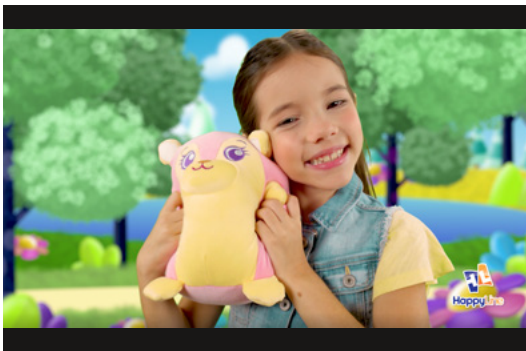

Watch video

Scan QR code and watch Beamies video!