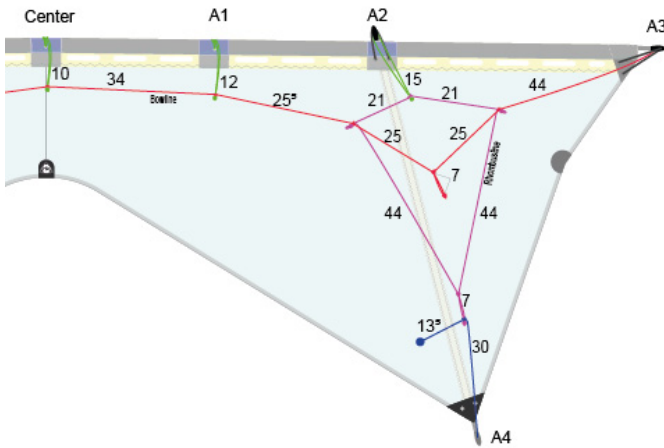

24.01.2024 11:17:46

BRIDLE

VERVE BLAZE

119394

MATERIAL
100 kp corded Dyneema

INFOS

CATEGORY

- Beginner
- Advanced
- Master
- Allround
- Trick
- Traction
- Precision
- Freestyle
- Team
- Low Wind

WIND RANGE

6 - 35 KM/H	22 KM/H
4 - 22 MPH	14 MPH
2 - 5 BFT.	4 BFT.
3 - 19 KNOT.	12 KNOT.

FLYING LINE

30 - 80 kp	15 - 30 m
60 - 170 lbs	45 - 95 ft

DIMENSIONS

	cm	inch
	252	99,2
	83	32,7
	g	oz
	310	10,9

SPEED

PRODUCT INTRODUCTION — **PRODUCT CLEARING**

Mai 2024

FRAME

ITEM NUM.	MOUNTING POSITION	ITEM NAME	#	LENGTH
	Inner leading edge	Dynamic D20 - Cylindrically wrapped	1	825
	Outer leading edge	Dynamic D20 - Cylindrically wrapped	2	825
	Vertical strut	Dynamic D20 - Cylindrically wrapped	2	795
	Plugs/Inserts	For Dynamic spars 8 mm	2	160

PARTS

ITEM NUM.	MOUNTING POSITION	ITEM NAME	#
	Leading edge ends	2-hole-caps 8 mm with plug	6
	At the punched holes	Plastic washers	8
	At the 2-hole-caps	Bungee cord 3 mm	6