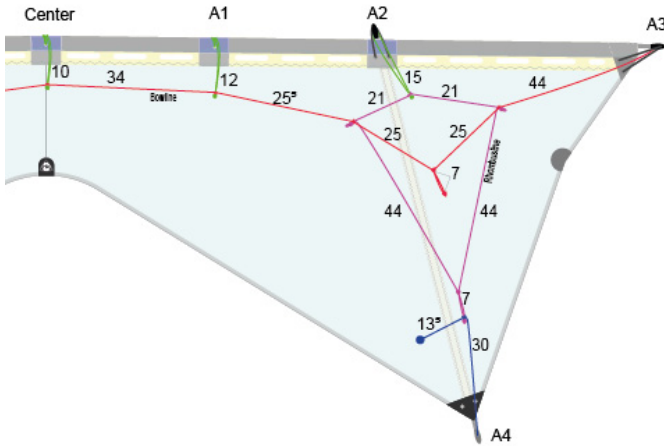

24.01.2024 11:17:18

BRIDLE

VERVE_AQUA

119393

MATERIAL
100 kp corded Dyneema

INFOS

CATEGORY

- Beginner
- Advanced
- Master
- Allround
- Trick
- Traction
- Precision
- Freestyle
- Team
- Low Wind

WIND RANGE

6 - 35 KM/H	22 KM/H
4 - 22 MPH	14 MPH
2 - 5 BFT.	4 BFT.
3 - 19 KNOT.	12 KNOT.

FLYING LINE

30 - 80 kp	15 - 30 m
60 - 170 lbs	45 - 95 ft

DIMENSIONS

	cm	inch
	252	99,2
	83	32,7
	310 g	10,9 oz

SPEED

0 100

Mai 2024

FRAME

ITEM NUM.	MOUNTING POSITION	ITEM NAME	#	LENGTH
	Inner leading edge	Dynamic D20 - Cylindrically wrapped	1	825
	Outer leading edge	Dynamic D20 - Cylindrically wrapped	2	825
	Vertical strut	Dynamic D20 - Cylindrically wrapped	2	795
	Plugs/Inserts	For Dynamic spars 8 mm	2	160

PARTS

ITEM NUM.	MOUNTING POSITION	ITEM NAME	#
	Leading edge ends	2-hole-caps 8 mm with plug	6
	At the punched holes	Plastic washers	8
	At the 2-hole-caps	Bungee cord 3 mm	6