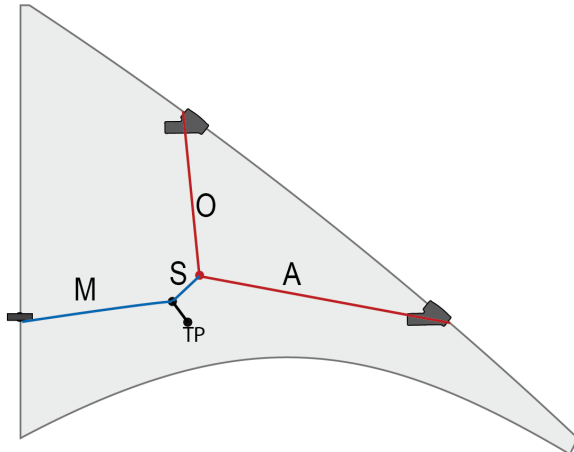

27.04.2021 10:35:13

BRIDLE

BUENA_VISTA_VIBE

118460

O=32; M=55; A=47; S=25

MATERIAL
dvneema cored dacron

INFOS

CATEGORY

- Beginne
- Advance
- Master
- Allroun
- Trick
- Traction
- Precision
- Freestyl
- Tea
- Low

WIND RANGE

WIND RANGE	OPT. WIND
6 - 28 KM/H	20 KM/H
4 - 17 MPH	12 MPH
2 - 4 BFT.	4 BFT.
3 - 15 KNOT.	11 KNOT.

FLYING LINE

FLYING LINE	
- kp	- m
- lbs	- ft

DIMENSIONS

	cm	inch
	145	57,1
	94	37
	218 g	7,7 oz

HINTS & TIPPS

SAIL MATERIAL

VENTEX Polyester

INCLUDED

PRODUCT INTRODUCTION — **PRODUCT CLEARING**

FRAME

ITEM NUM.	MOUNTING POSITION	ITEM NAME	#	LENGTH
a50048	upp. spreader	Kohlefaser AVIA .1960 48,5 cm	1	48,5
a50072	Spine	Kohlefaser AVIA .1960 0,72m	1	72,0
a50065	low. spreader	Kohlefaser AVIA .1960 0,65m	2	65,0
a50061	leading Edge	Kohlefaser AVIA .1960 0,625m	2	61,0
130105	inner standoff	Fiberglas, 2,1mm, 2m lang	2	21,5
130105	outer standoff	Fiberglas, 2,1mm, 2m lang	2	21,5