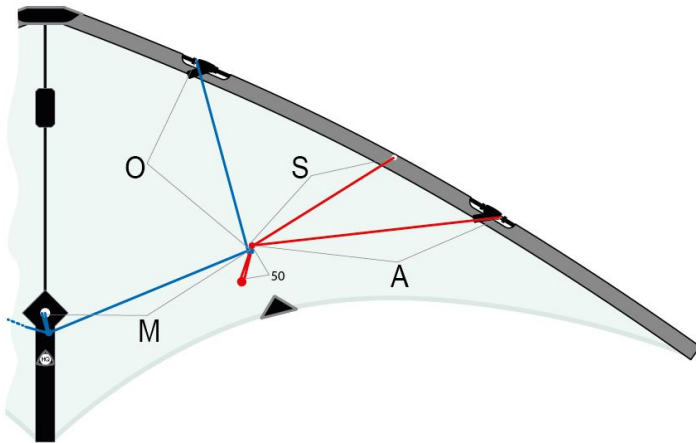

21.09.2021 15:56:51

BRIDLE

YUKON_II_RAINBOW

11677630

O = 545 ; M = 510 ; A = 545 ; S = 480

MATERIAL
40 kp Polyester, black

INFOS

CATEGORY

- Beginne
- Advance
- Master
- Allroun
- Trick
- Traction
- Precision
- Freestyl
- Tea
- Low

WIND RANGE

10 - 49 KM/H
6 - 30 MPH
2 - 6 BFT.
5 - 26 KNOT.

OPT. WIND

24 KM/H
15 MPH
4 BFT.
13 KNOT.

FLYING LINE

30 - 50 kp 20 - 25 m
60 - 110lbs 65 - 80 ft

DIMENSIONS

	cm	inch
	175	68,9
	80	31.5
	g	oz
	230	8,1

HINTS & TIPPS

SAIL MATERIAL

70D Polyester Ripstop

INCLUDED

Flying Line Set: 50kp LIROS Dyneema,
2 x 20 m on winder
with flying straps.

PRODUCT INTRODUCTION — **PRODUCT CLEARING**