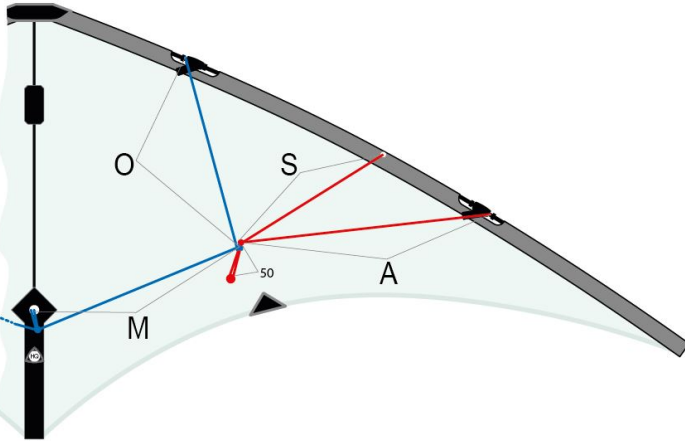

15.04.2021 12:07:02

**BRIDLE**

**YUKON\_II\_JUNGLE**

11677620

O = 545 ; M = 510 ; A = 545 ; S = 480

**MATERIAL**  
40 kp Polyester, black

**INFOS**

**FRAME**

**KATEGORIE**

- Beginner
- Advanced
- Master
- Allround
- Trick
- Traction
- Precision
- Freestyle
- Team

**WINDBEREICH** — **OPT. WIND**

10 - 49 KM/H	24 KM/H
6 - 30 MPH	15 MPH
2 - 6 BFT.	4 BFT.
5 - 26 KNOT.	13 KNOT.

**SCHNUR**

30 - 50 kp	20 - 25 m
60 - 110 lbs	65 - 80 ft

ITEM NUM.	MOUNTING POSITION	ITEM NAME	#	LENGTH
	Spine	Ø5 Hybrid tube	1	655
	Upper Spreader	Ø5 Fiberglass tube	1	400
	Lower Spreader	Ø5 Hybrid tube	1	1150
	Leadingedge	Ø5 Fiberglass tube	2	1170
	Standoff	Ø2 Solid fiberglass	2	210

**ABMESSUNGE**

cm	inch
175	68,9
80	31,5
g	oz
230	8,1

**SPEED** 0 to 100 scale

**POWER** 0 to 100 scale

**HINTS & TIPPS**

**PARTS**

**SAIL**  
70D Polyester Ripstop

**INCLUDED**  
Flying Line Set: 45kp Blendline, 2 x 20 m on winder with flying straps.