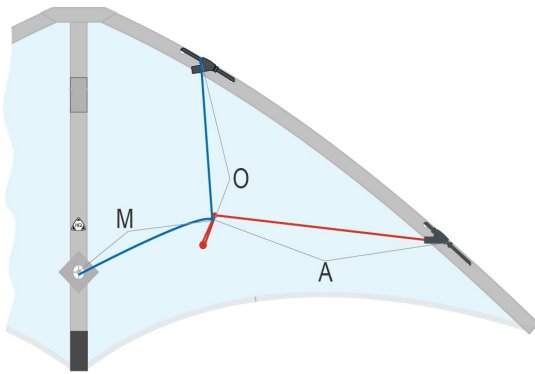

BRIDLE

SALSA

116732

O = 52 cm ; M = 49 cm ; A = 53 cm

MATERIAL
Dacron/Polyester 65 kp

INFOS

CATEGORY

- Begine
- Advance
- Master
- Allroun
- Trick
- Traction
- Precision
- Freestyl
- Tea
- Low

WIND RANGE

6 - 38 KM/H
4 - 24 MPH
2 - 5 BFT.
3 - 21 KNOT.

OPT. WIND

20 KM/H
12 MPH
4 BFT.
11 KNOT.

FLYING LINE

30 - 60 kp 20 - 25 m
60 - 130lbs 65 - 80 ft

DIMENSIONS

cm inch
182 71,7
90 35,4
g oz

ITEM NUM.	MOUNTING POSITION	ITEM NAME	#	LENGTH
	Upper Spreader	Ø5mm Hybrid Tube	1	425
	Lower Spreader	Ø5mm Hybrid Tube	2	625
	Spine	Ø5mm Hybrid Tube	1	750
	Upper LE	Ø5mm Hybrid Tube	2	625
	Lower LE	Ø5mm Hybrid Tube	2	625
	Standoff	Ø3mm Solid Fiberglass	2	225