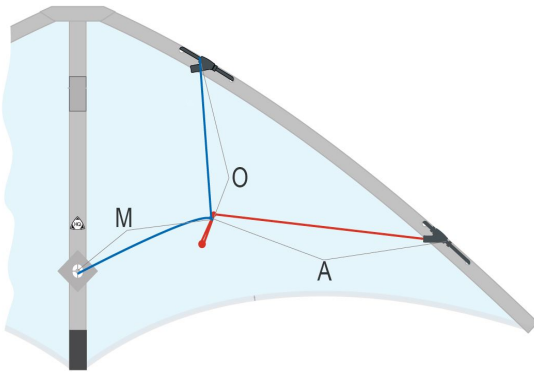

21.09.2021 09:57:48

BRIDLE

LIMBO_II_CLASSIC_RAINBO

112381

O = 48 cm ; M = 48 cm ; A = 48 cm

MATERIAL
70 kp corded Dyneema

INFOS

CATEGORY

- Beginne
- Advance
- Master
- Allroun
- Trick
- Traction
- Precision
- Freestyl
- Tea
- Low

WIND RANGE

10 - 49 KM/H
6 - 30 MPH
2 - 6 BFT.
5 - 26 KNOT.

OPT. WIND

25 KM/H
16 MPH
4 BFT.
13 KNOT.

FLYING LINE

30 - 70 kp 20 - 30 m
60 - 150lbs 65 - 95 ft

DIMENSIONS

	cm	inch
	155	61
	67	26.4
	g	oz
	195	6.9

HINTS & TIPPS

SAIL MATERIAL

70D RipStop Polyester

INCLUDED

- Flugleine: 40kp; 2 x 20m Polyester on winder
- Flying Straps
- Bag
- HQ Sportkite Guide

PRODUCT INTRODUCTION — **PRODUCT CLEARING**

Januar 2020

FRAME

ITEM NUM.	MOUNTING POSITION	ITEM NAME	#	LENGTH
	Spine	Ø5 mm fiberglas tube	1	575
	Upper Spreader	Ø5 mm fiberglas tube	1	400
	Lower Spreader	Ø5 mm fiberglas tube	1	1000
	Leadingedge	Ø5 mm fiberglas tube	2	1000
	Standoff	Ø2 mm solid fiberglas	2	173