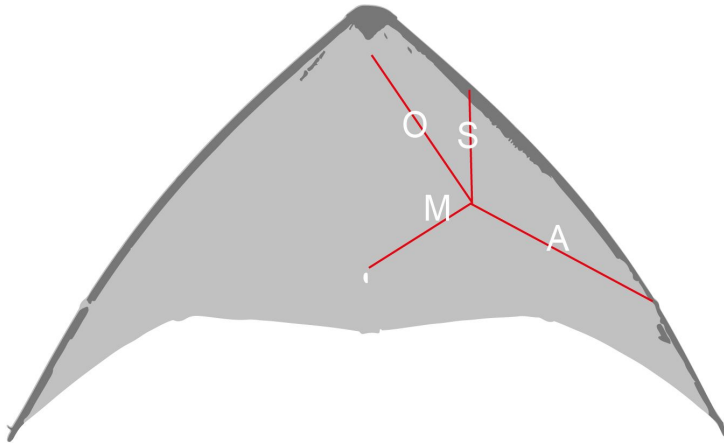

BRIDLE

DELTA DANCER

112340xx

O=51,5 ; M=42,5 ; A=43,5 ; S=39,5

MATERIAL
Dacron 45 kp

INFOS

CATEGORY

- Beginne
- Advance
- Master
- Allroun
- Trick
- Traction
- Precision
- Freestyl
- Tea
- Low

WIND RANGE

10 - 38 KM/H
6 - 24 MPH
2 - 5 BFT.
5 - 21 KNOT.

OPT. WIND

20 KM/H
12 MPH
4 BFT.
11 KNOT.

FLYING LINE

15 - 20 kp 20 - 30 m
30 - 40 lbs 65 - 95 ft

DIMENSIONS

	cm	inch
	102	40,2
	59	23,2
	100 g	3,5 oz

HINTS & TIPPS

The Delta Dancer is the best choice to enter the world of delta kites.

Forgives steering errors and pulls slightly even in higher winds

SAIL MATERIAL

Ripstop Nylon

INCLUDED

PRODUCT INTRODUCTION — **PRODUCT CLEARING**