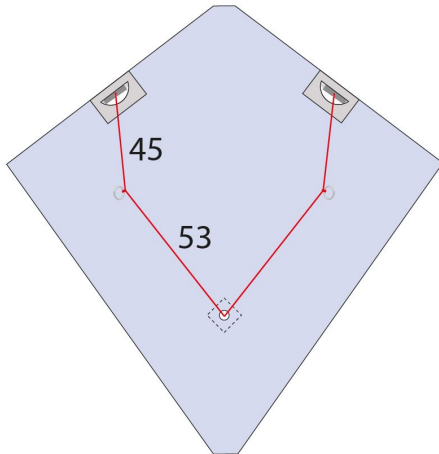

22.04.2021 09:44:04

BRIDLE

DANCER

112300

upper leg 45 cm, lower leg 53 cm

MATERIAL
Dacron 25 kp, white

INFOS

CATEGORY

- Beginne
- Advance
- Master
- Allroun
- Trick
- Traction
- Precision
- Freestyl
- Tea
- Low

WIND RANGE

8 - 40	KM/H	25	KM/H
5 - 25	MPH	16	MPH
2 - 6	BFT.	4	BFT.
4 - 22	KNOT.	13	KNOT.

OPT. WIND

FLYING LINE

15 - 30	kp	25 - 30	m
30 - 60	lbs	80 - 95	ft

DIMENSIONS

	cm	inch
	90	35,4
	90	35,4
	g	oz
	95	3,4

HINTS & TIPPS

- steerable Diamondkite
- flies nice and slow
- perfect for kids
- stackable

SAIL MATERIAL

Ripstop Nylon

INCLUDED

PRODUCT INTRODUCTION — **PRODUCT CLEARING**

FRAME

ITEM NUM.	MOUNTING POSITION	ITEM NAME	#	LENGTH
130400	Spine	4 mm fiberglasrod white	1	90,5
130400	low. Spreader	4 mm fiberglasrod white	1	99,5

PARTS

ITEM NUM.	MOUNTING POSITION	ITEM NAME	#
121350	Upper Leading Edge	U-connection	3
121400	Wingtip	L-endcap	2
121200	Center T	cross - joint 4mm	1
121300	Spinetip	T-endkap 4mm	2
148600	bridle points	splitrings	3