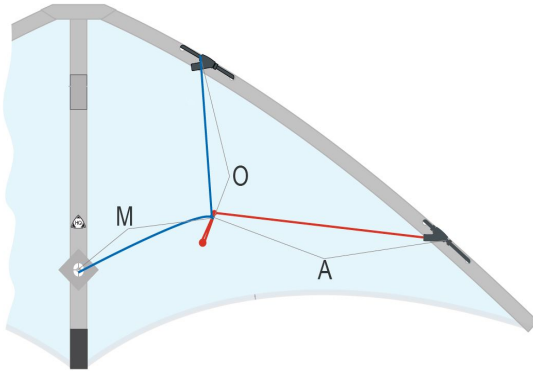

28.09.2022 12:04:52

BRIDLE

TRIGGER BLAZE

10216717

O = 45,5 cm ; M = 53,5 cm ; A = 52,5 cm

MATERIAL
Polyester

Eco Line

INFOS

CATEGORY

- Beginner
- Advance
- Master
- Allroun
- Trick
- Traction
- Precision
- Freestyl
- Tea
- Low

WIND RANGE

8 - 49 KM/H
5 - 30 MPH
2 - 6 BFT.
4 - 26 KNOT.

OPT. WIND

25 KM/H
16 MPH
4 BFT.
13 KNOT.

FLYING LINE

30 - 50 kp
60 - 110 lbs

20 - 35 m
65 - 115 ft

DIMENSIONS

HINTS & TIPS

SAIL MATERIAL

Ripstop-Polyester

INCLUDED

Quiver
Flyinglines: Polyester 2 x 25 m, 40 kp on spools