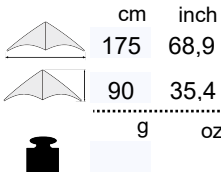

DIMENSIONS

HINTS & TIPS

SAIL MATERIAL

Ripstop-Polyester

INCLUDED

Quiver
Flyinglines: Polyester 2 x 25 m, 40 kp on spools

PRODUCT INTRODUCTION — PRODUCT CLEARING

Januar 2013

FRAME

ITEM NUM.	MOUNTING POSITION	ITEM NAME	#	LENGTH
	Upper Spreader	ø6 mm Fiberglas Spar	1	490
	Lower Spreader	ø6 mm Fiberglas Spar	2	620
	Spine	ø6 mm Fiberglas Spar	1	810
	Upper LE	ø6 mm Fiberglas Spar	2	910
	Lower LE	ø6 mm Fiberglas Spar	2	340
	Standoff	ø3 mm Solid Fiberglas Rod	2	195

PARTS

ITEM NUM.	MOUNTING POSITION	ITEM NAME	#