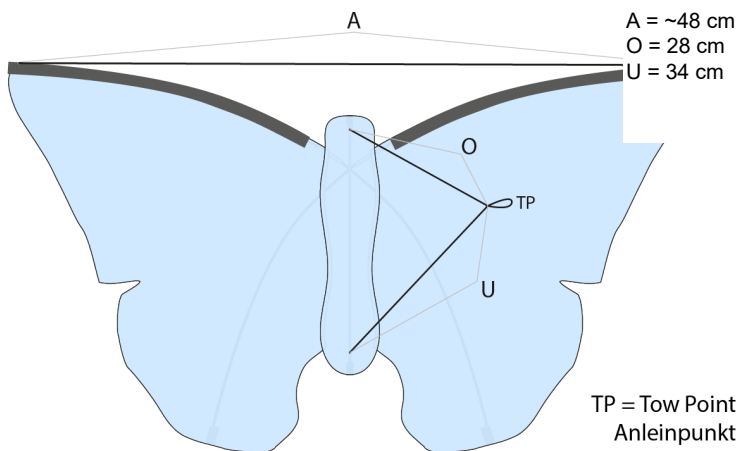

BRIDLE

MATERIAL
Polyester 25 kg schwarz

BASIC DATA

WIND RANGE		OPT. WIND	SIZE	
6 - 21	KM/H	15	cm	inch
4 - 13	MPH	9	56	22
2 - 4	BFT.	3	33	13
3 - 11	KNOT.	8	g	oz

FLYING LINE		SAIL
- 10	kp	Ripstop-Polyester
- 20	lbs	dye print
- 25	m	
- 80	ft	

HINTS
Age: 5+

Butterfly Kites

PARTS

IREM NUM..	ITEM NAME	NUM.
144160	1) Aluminum-ferrule Ø1.6 mm	2
175900	2) Endcap soft, Ø1.6 mm	6
	3) D-handle grip with line, 15 kp, 50m	1

FRAME

ITEM NUM.	ITEM NAME	NUM.	LENGTH [mm]
130090	A) Fiberglass, 1.6mm, 2m	1	210
130090	B) Fiberglass, 1.6mm, 2m	2	280
130090	C) Fiberglass, 1.6mm, 2m	2	280

The ferrule (1) is attached to the upper leading edge rod.

PRODUCT INTRODUCTION — PRODUCT CLEARING
Juni 2022