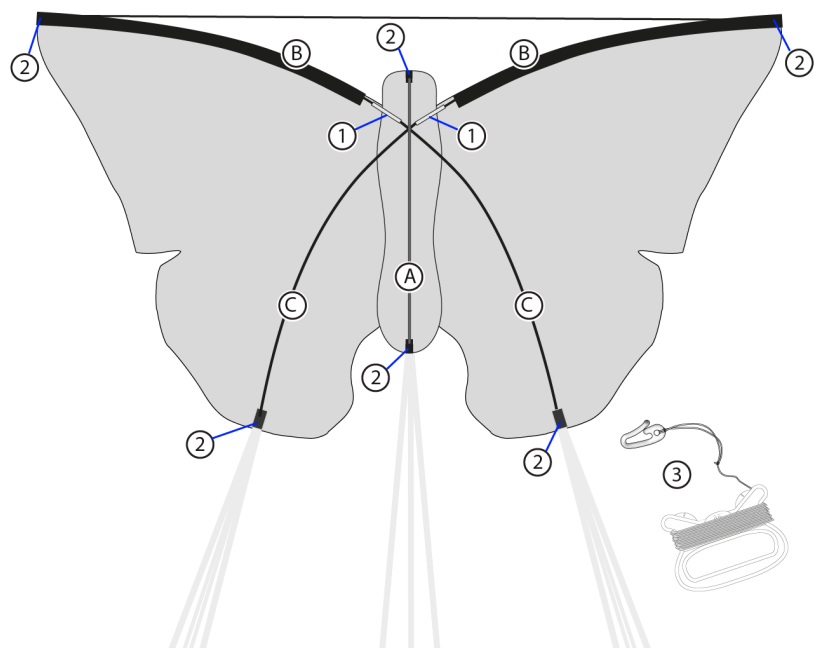

BRIDLE

MATERIAL
Polyester 25 kg schwarz

BASIC DATA

WIND RANGE		OPT. WIND	SIZE	
6 - 21	KM/H	15	cm	inch
4 - 13	MPH	9	56	22
2 - 4	BFT.	3	33	13
3 - 11	KNOT.	8	g	oz

FLYING LINE		SAIL
- 10	kp	Ripstop-Polyester
- 20	lbs	dye print
- 25	m	
- 80	ft	

HINTS
Age: 5+

Butterfly Kites

PARTS

IREM NUM..	ITEM NAME	NUM.
144160	1) Aluminum-ferrule Ø1.6 mm	2
175900	2) Endcap soft, Ø1.6 mm	6
	3) D-handle grip with line, 15 kp, 50m	1

FRAME

ITEM NUM.	ITEM NAME	NUM.	LENGTH [mm]
130090	A) Fiberglass, 1.6mm, 2m	1	210
130090	B) Fiberglass, 1.6mm, 2m	2	280
130090	C) Fiberglass, 1.6mm, 2m	2	280

The ferrule (1) is attached to the upper leading edge rod.

PRODUCT INTRODUCTION — PRODUCT CLEARING
Juni 2022