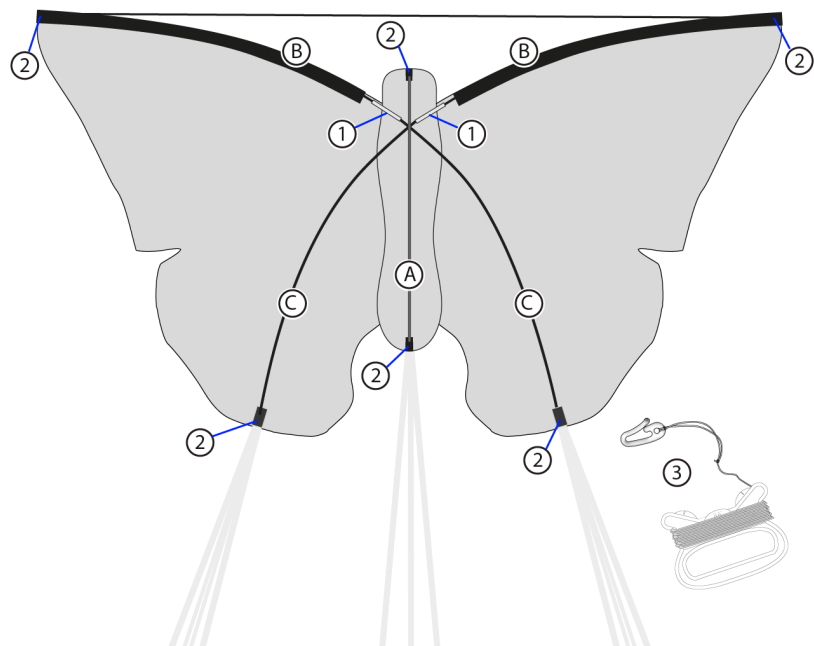

BRIDLE

MATERIAL
Polyester 25 kg schwarz

BASIC DATA

WIND RANGE	OPT. WIND
6 - 21 KM/H	15 KM/H
4 - 13 MPH	9 MPH
2 - 4 BFT.	3 BFT.
3 - 11 KNOT.	8 KNOT.

SIZE	cm	inch
	56	22
	33	13
	g	oz

FLYING LINE	
- 10 kp	- 25 m
- 20 lbs	- 80 ft

SAIL
Ripstop-Polyester
dye print

HINTS
Age: 5+

Butterfly Kites

PARTS

IREM NUM..	ITEM NAME	NUM.
144160	1) Aluminum-ferrule Ø1.6 mm	2
175900	2) Endcap soft, Ø1.6 mm	6
	3) D-handle grip with line, 15 kp, 50m	1

FRAME

ITEM NUM.	ITEM NAME	NUM.	LENGTH [mm]
130090	A) Fiberglass, 1.6mm, 2m	1	210
130090	B) Fiberglass, 1.6mm, 2m	2	280
130090	C) Fiberglass, 1.6mm, 2m	2	280

The ferrule (1) is attached to the upper leading edge rod.