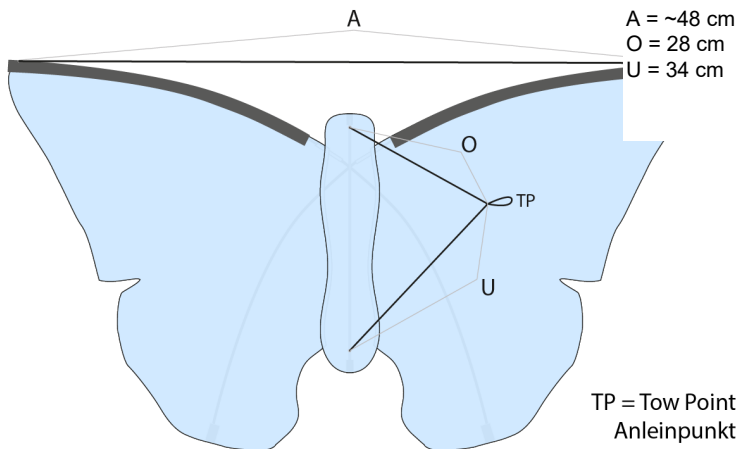

BRIDLE

MATERIAL
Polyester 25 kg schwarz

BASIC DATA

WIND RANGE	OPT. WIND
6 - 21 KM/H	15 KM/H
4 - 13 MPH	9 MPH
2 - 4 BFT.	3 BFT.
3 - 11 KNOT.	8 KNOT.

SIZE	cm	inch
	56	22
	33	13
	g	oz

FLYING LINE	
- 10 kp	- 25 m
- 20 lbs	- 80 ft

SAIL
Ripstop-Polyester
dye print

HINTS
Age: 5+

Butterfly Kites

PARTS

IREM NUM..	ITEM NAME	NUM.
144160	1) Aluminum-ferrule Ø1.6 mm	2
175900	2) Endcap soft, Ø1.6 mm	6
	3) D-handle grip with line, 15 kp, 50m	1

FRAME

ITEM NUM.	ITEM NAME	NUM.	LENGTH [mm]
130090	A) Fiberglass, 1.6mm, 2m	1	210
130090	B) Fiberglass, 1.6mm, 2m	2	280
130090	C) Fiberglass, 1.6mm, 2m	2	280

The ferrule (1) is attached to the upper leading edge rod.