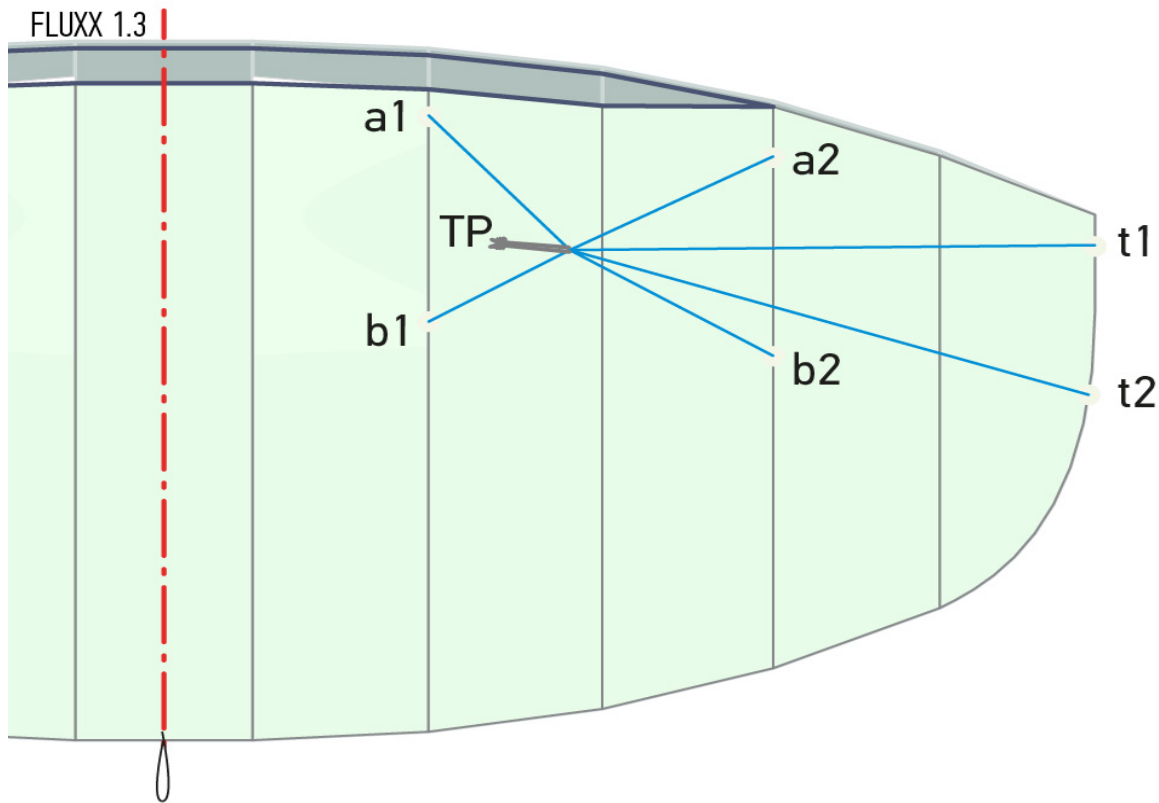

Waageschema | Bridlescheme

braided polyester 500D*8 | 25 kp | white

Waagemaße | Bridle Dimensions

Waageleine Bridleline	Länge Length	[mm]	
a1	590		
a2	465		
b1	605		
b2	490		
t1	295		
t2	350		

TP (Tow Point) ø1.8 mm 70 kp cored polyester / red on left side, black on right side

Spannweite | Wingspan 130 cm
Höhe | Height 55 cm
Fläche | Sail area 0,60 m²
Windbereich | Windrange 2-6 Bft. (10-49 km/h, 6-31 mph)

Segelmaterial | sailmaterial

Oberseite | upper skin: 70D Ripstop Polyester
 Unterseite | lower skin: 70D Ripstop Polyester
 Profile | ribs: 70D Ripstop Polyester | white
 V-Profil | v-rips 70D Ripstop Polyester | white