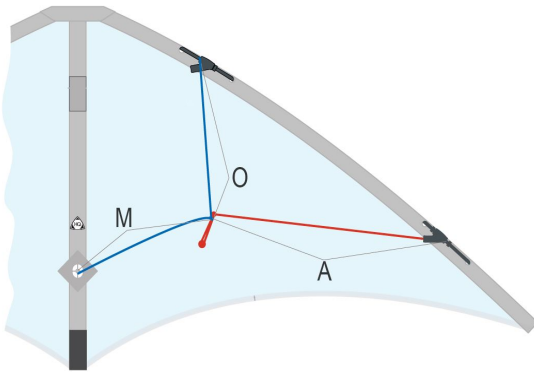

22.04.2021 14:55:11

BRIDLE

HOT_PEPPER_OUTDOO

117205

O = 28 cm ; M = 29,5 cm ; A = 40

MATERIAL

INFOS

CATEGORY

- Beginne
- Advance
- Master
- Allroun
- Trick
- Traction
- Precision
- Freestyl
- Tea
- Low

WIND RANGE

8 - 38 KM/H
5 - 24 MPH
2 - 5 BFT.
4 - 21 KNOT.

OPT. WIND

15 KM/H
9 MPH
3 BFT.
8 KNOT.

FLYING LINE

25 - 35 kp 15 - 30 m
50 - 70 lbs 45 - 95 ft

DIMENSIONS

cm inch
132 52
63,5 25
g oz
101 3,6

HINTS & TIPPS

SAIL MATERIAL

Toray 42g Ripstop-Nylon

INCLUDED

PRODUCT INTRODUCTION — **PRODUCT CLEARING**

Februar 1998

FRAME

ITEM NUM.	MOUNTING POSITION	ITEM NAME	#	LENGTH
A40090	leading Edge	carbonrod Avia .1570	2	900
130450	Spine	fiberglasrod 4mm solid	1	500
A40090	low. spreader	carbonrod Avia .1570	1	900
130450	upp. spreader	fiberglasrod 4mm solid	1	355
130200	outer standoff	fiberglasrod (P21) 2mm	2	135