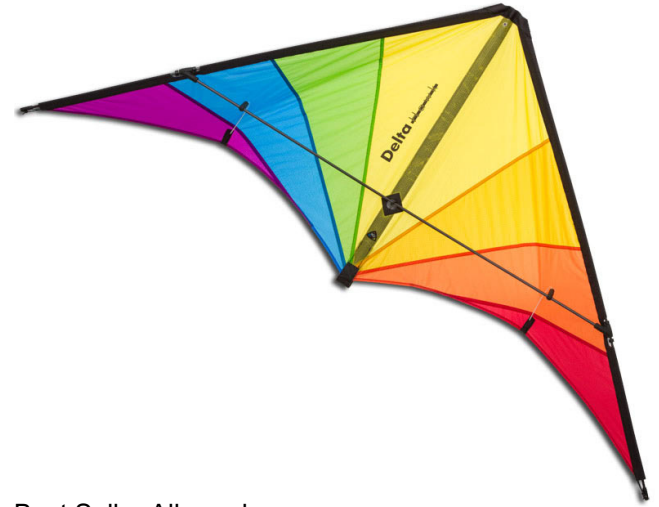

04.05.2021 12:33:54

BRIDLE

DELTA_HAWK_RAINBOW

116007

O= 62,5cm; M= 45,5cm; A= 37cm; S1= 12cm

MATERIAL
96 kp braided polyester

Best Seller Allround

INFOS

CATEGORY

- Beginne
- Advance
- Master
- Allroun
- Trick
- Traction
- Precision
- Freestyl
- Tea
- Low

WIND RANGE

12 - 74 KM/H
7 - 46 MPH
3 - 8 BFT.
6 - 40 KNOT.

OPT. WIND

25 KM/H
16 MPH
4 BFT.
13 KNOT.

FLYING LINE

70 - 100 kp
150 - 210 lbs
25 - 35 m
80 - 115 ft

DIMENSIONS

HINTS & TIPPS

SAIL MATERIAL

Ripstop Polyester

INCLUDED

PRODUCT INTRODUCTION — **PRODUCT CLEARING**

Januar 2012