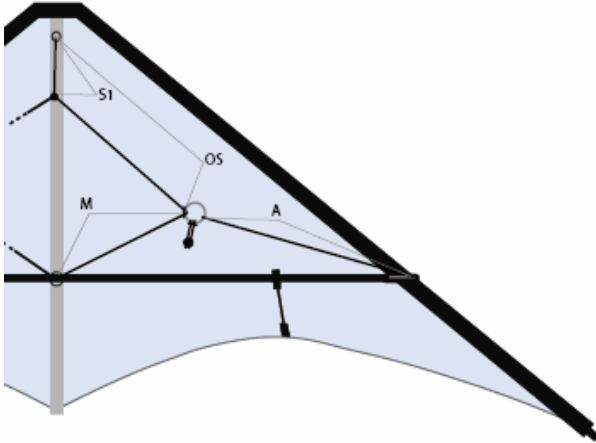

04.05.2021 12:33:54

BRIDLE

DELTA_HAWK_RAINBOW

116007

O= 62,5cm; M= 45,5cm; A= 37cm; S1= 12cm

MATERIAL
96 kp braided polyester

Best Seller Allround

INFOS

CATEGORY

- Beginne
- Advance
- Master
- Allroun
- Trick
- Traction
- Precision
- Freestyl
- Tea
- Low

WIND RANGE

12 - 74 KM/H
7 - 46 MPH
3 - 8 BFT.
6 - 40 KNOT.

OPT. WIND

25 KM/H
16 MPH
4 BFT.
13 KNOT.

FLYING LINE

70 - 100 kp
150 - 210 lbs
25 - 35 m
80 - 115 ft

DIMENSIONS

HINTS & TIPPS

SAIL MATERIAL

Ripstop Polyester

INCLUDED

PRODUCT INTRODUCTION — **PRODUCT CLEARING**

Januar 2012