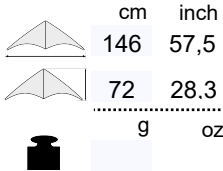

04.05.2021 12:33:54

BRIDLE

DELTA_HAWK_RAINBOW

116007

O= 62,5cm; M= 45,5cm; A= 37cm; S1= 12cm

MATERIAL
96 kp braided polyester

Best Seller Allround

INFOS

CATEGORY

- Beginne
- Advance
- Master
- Allroun
- Trick
- Traction
- Precision
- Freestyl
- Tea
- Low

WIND RANGE

12 - 74 KM/H
7 - 46 MPH
3 - 8 BFT.
6 - 40 KNOT.

OPT. WIND

25 KM/H
16 MPH
4 BFT.
13 KNOT.

FLYING LINE

70 - 100 kp
150 - 210 lbs
25 - 35 m
80 - 115 ft

DIMENSIONS

HINTS & TIPPS

SAIL MATERIAL

Ripstop Polyester

INCLUDED

PRODUCT INTRODUCTION — **PRODUCT CLEARING**

Januar 2012