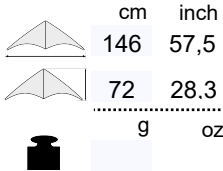

17.04.2023 11:00:09

BRIDLE

DELTA HAWK NEON RAINBOW

116005

O= 62,5cm; M= 45,5cm; A= 37cm; S1= 12cm

MATERIAL
96 kp braided polyester

Best Seller Allround

INFOS

CATEGORY

- Begine
- Advance
- Master
- Allroun
- Trick
- Traction
- Precision
- Freestyl
- Tea
- Low

WIND RANGE

12 - 74 KM/H
7 - 46 MPH
3 - 8 BFT.
6 - 40 KNOT.

OPT. WIND

25 KM/H
16 MPH
4 BFT.
13 KNOT.

FLYING LINE

70 - 100 kp 25 - 35 m
150 - 210 lbs 80 - 115 ft

DIMENSIONS

HINTS & TIPPS

SAIL MATERIAL

40D Ripstop Nylon

INCLUDED

PRODUCT INTRODUCTION — **PRODUCT CLEARING**

Oktober 2022