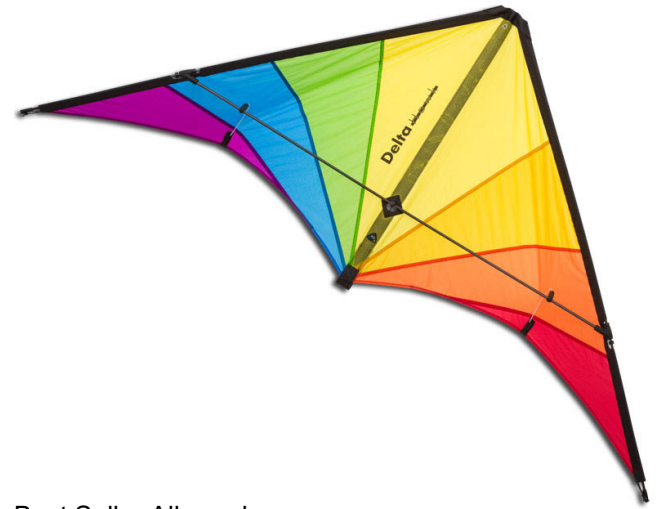

17.04.2023 11:00:09

BRIDLE

DELTA HAWK NEON RAINBOW

116005

O= 62,5cm; M= 45,5cm; A= 37cm; S1= 12cm

MATERIAL
96 kp braided polyester

Best Seller Allround

INFOS

CATEGORY

- Begine
- Advance
- Master
- Allroun
- Trick
- Traction
- Precision
- Freestyl
- Tea
- Low

WIND RANGE

12 - 74 KM/H
7 - 46 MPH
3 - 8 BFT.
6 - 40 KNOT.

OPT. WIND

25 KM/H
16 MPH
4 BFT.
13 KNOT.

FLYING LINE

70 - 100 kp 25 - 35 m
150 - 210 lbs 80 - 115 ft

DIMENSIONS

HINTS & TIPPS

SAIL MATERIAL

40D Ripstop Nylon

INCLUDED

PRODUCT INTRODUCTION — **PRODUCT CLEARING**

Oktober 2022