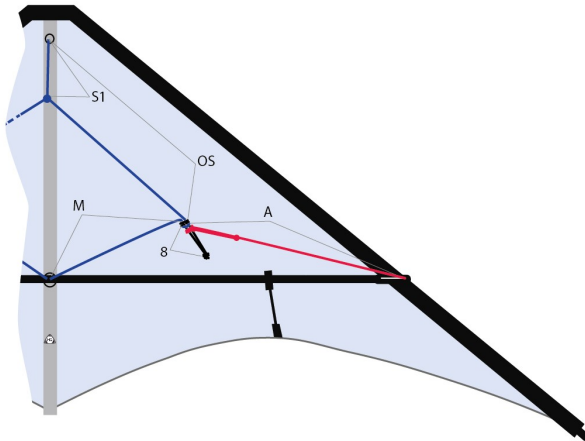

17.04.2023 11:00:09

BRIDLE

DELTA HAWK NEON RAINBOW

116005

O= 62,5cm; M= 45,5cm; A= 37cm; S1= 12cm

MATERIAL
96 kp braided polyester

Best Seller Allround

INFOS

70 - 100 kp 25 - 35 m
150 - 210 lbs 80 - 115 ft

DIMENSIONS

HINTS & TIPPS

SAIL MATERIAL

40D Ripstop Nylon

INCLUDED

PRODUCT INTRODUCTION — **PRODUCT CLEARING**

Oktober 2022