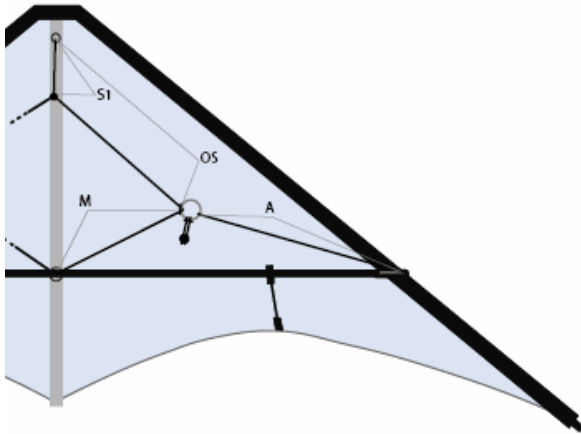

29.04.2021 12:08:41

BRIDLE

DELTA_HAWK_DO_IT

116003

O= 64cm M= 47,5cm A= 38cm

MATERIAL
dyneema, 95kp with braided polyester; color: grey

INFOS

CATEGORY

- Beginne
- Advance
- Master
- Allroun
- Trick
- Traction
- Precision
- Freestyl
- Tea
- Low

WIND RANGE

8 - 70 KM/H
5 - 44 MPH
2 - 8 BFT.
4 - 38 KNOT.

OPT. WIND

25 KM/H
16 MPH
4 BFT.
13 KNOT.

FLYING LINE

70 - 100 kp 20 - 35 m
150 - 210 lbs 65 - 115 ft

DIMENSIONS

	cm	inch
	146	57,5
	72	28.3
	g	oz
	169	6

HINTS & TIPPS

SAIL MATERIAL

Polyant 53g

INCLUDED

PRODUCT INTRODUCTION — **PRODUCT CLEARING**

FRAME