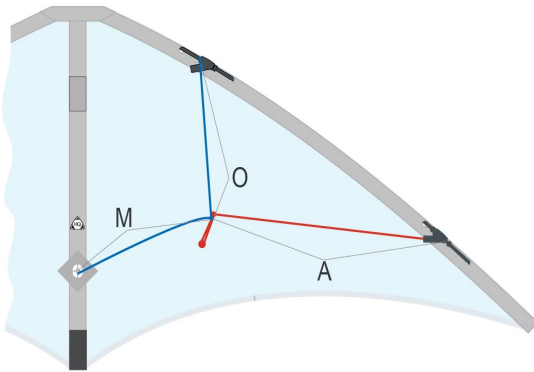

07.12.2021 09:55:41

BRIDLE

LIMBO_II_LAVA

112380

O = 48 cm ; M = 48 cm ; A = 48 cm

MATERIAL
70 kp corded Dyneema

INFOS

CATEGORY

- Beginne
- Advance
- Master
- Allroun
- Trick
- Traction
- Precision
- Freestyl
- Tea
- Low

WIND RANGE

10 - 49 KM/H
6 - 30 MPH
2 - 6 BFT.
5 - 26 KNOT.

OPT. WIND

25 KM/H
16 MPH
4 BFT.
13 KNOT.

FLYING LINE

30 - 70 kp
60 - 150lbs

20 - 30 m
65 - 95 ft

DIMENSIONS

	cm	inch
	155	61
	67	26.4
	g	oz
	195	6.9

SPEED

POWER

HINTS & TIPPS

SAIL MATERIAL

70D RipStop Polyester