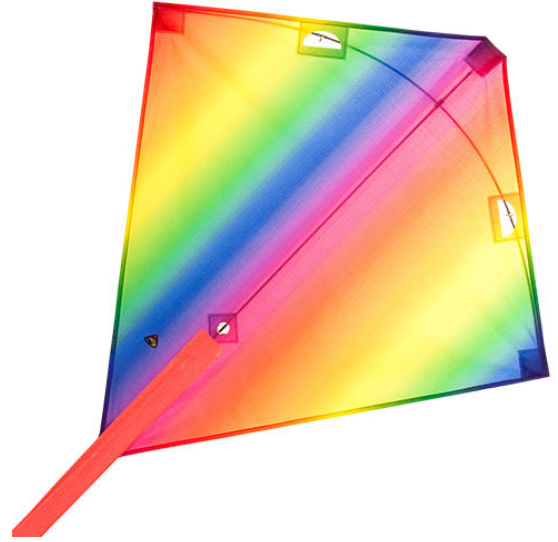

25.01.2024 11:47:18

**BRIDLE**

**DANCER RAINBOW II EXPANSION**

112339

All legs 105 cm if it is not the last kite in the stack.  
105 cm at the top, 100 cm at the bottom if it is the last kite in the stack.

**MATERIAL**  
Color-coated polyester line

**INFOS**

**CATEGORY**

- Beginner
- Advanced
- Master
- Allround
- Trick
- Traction
- Precision
- Freestyle
- Team
- Low Wind

**WIND RANGE**

6 - 49	KM/H	25	KM/H
4 - 30	MPH	16	MPH
2 - 6	BFT.	4	BFT.
3 - 26	KNOT.	13	KNOT.

**FLYING LINE**

17 - 30	kp	25 - 35	m
30 - 60	lbs	80 - 115	ft

**DIMENSIONS**

	cm	inch
	90	35,4
	90	35,4
	95	3,4

**SPEED** 0 to 100 scale

**POWER** 0 to 100 scale

**HINTS & TIPS**

**SAIL MATERIAL**  
Ripstop-Polyester 70D