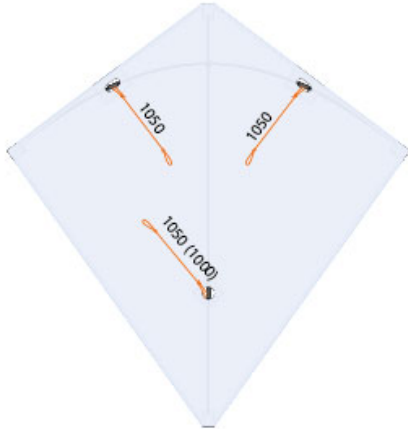

25.01.2024 11:47:18

**BRIDLE**

**DANCER RAINBOW II EXPANSION**

112339

All legs 105 cm if it is not the last kite in the stack.  
105 cm at the top, 100 cm at the bottom if it is the last kite in the stack.

**MATERIAL**  
Color-coated polyester line

**INFOS**

**CATEGORY**

- Beginner
- Advanced
- Master
- Allround
- Trick
- Traction
- Precision
- Freestyle
- Team
- Low Wind

**WIND RANGE**

6 - 49	KM/H	25	KM/H
4 - 30	MPH	16	MPH
2 - 6	BFT.	4	BFT.
3 - 26	KNOT.	13	KNOT.

**FLYING LINE**

17 - 30	kp	25 - 35	m
30 - 60	lbs	80 - 115	ft

**DIMENSIONS**

	cm	inch
	90	35,4
	90	35,4
	95	3,4

**SPEED** 0 to 100 scale

**POWER** 0 to 100 scale

**HINTS & TIPS**

**SAIL MATERIAL**  
Ripstop-Polyester 70D

**INCLUDED ACCESSORIES**  
Tube Tail 15m

**PRODUCT INTRODUCTION** — **PRODUCT CLEARING**  
Februar 2024

**FRAME**

ITEM NUM.	MOUNTING POSITION	ITEM NAME	#	LENGTH
130450	Spine	4 mm solid fiberglass rod	1	940
130450	lower Spreader	4 mm solid fiberglass rod	1	990