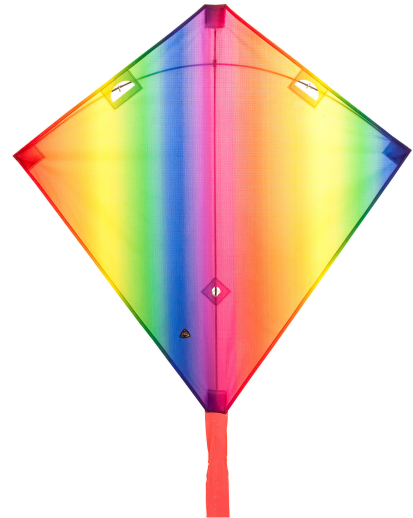

BRIDLE

DANCER RAINBOW

112337

upper leg 46 cm, lower leg 54 cm

MATERIAL
Dacron 25 kp, white

INFOS

CATEGORY

- Beginne
- Advance
- Master
- Allroun
- Trick
- Traction
- Precision
- Freestyl
- Tea
- Low

- steerable Diamondkite
- flies nice and slow
- perfect for kids
- stackable

SAIL MATERIAL

Ripstop-Polyester 70D

INCLUDED

Tube Tail 15m

PRODUCT INTRODUCTION — **PRODUCT CLEARING**

Januar 2011

FRAME

ITEM NUM.	MOUNTING POSITION	ITEM NAME	#	LENGTH
130400	Spine	4 mm fiberglasrod white	1	940
130400	low. Spreader	4 mm fiberglasrod white	1	1000

PARTS

ITEM NUM.	MOUNTING POSITION	ITEM NAME	#
153610	Upper Leading Edge	HQ Spreader Connector "Bone" ø4 mm	2
153610	Center-T, Spine	HQ Spreader Connector "Bone" ø4 mm	1
153490	Spine	Rubber Ring ø10/4 mm	1
144400	Wingtips	HQ Endcap, moulded, ø4 mm	4
123050	bridle points	Swivel, 60 kp	2