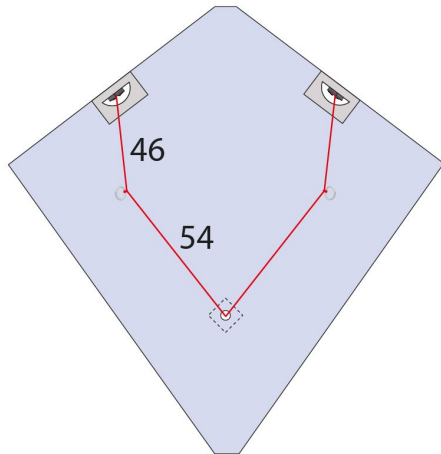

BRIDLE

DANCER RAINBOW

112337

upper leg 46 cm, lower leg 54 cm

MATERIAL
Dacron 25 kp, white

INFOS

CATEGORY

- Beginne
- Advance
- Master
- Allroun
- Trick
- Traction
- Precision
- Freestyl
- Tea
- Low

WIND RANGE

WIND RANGE	OPT. WIND
6 - 49 KM/H	25 KM/H
4 - 30 MPH	16 MPH
2 - 6 BFT.	4 BFT.
3 - 26 KNOT.	13 KNOT.

FLYING LINE

17 - kp	25 - m
30 - lbs	80 - ft

DIMENSIONS

	cm	inch
	90	35,4
	90	35,4
	95 g	3,4 oz

HINTS & TIPPS

- steerable Diamondkite
- flies nice and slow
- perfect for kids
- stackable

SAIL MATERIAL

Ripstop-Polyester 70D

INCLUDED

Tube Tail 15m

PRODUCT INTRODUCTION — **PRODUCT CLEARING**

Januar 2011

FRAME

ITEM NUM.	MOUNTING POSITION	ITEM NAME	#	LENGTH
130400	Spine	4 mm fiberglasrod white	1	940
130400	low. Spreader	4 mm fiberglasrod white	1	1000

PARTS

ITEM NUM.	MOUNTING POSITION	ITEM NAME	#
153610	Upper Leading Edge	HQ Spreader Connector "Bone" ø4 mm	2
153610	Center-T, Spine	HQ Spreader Connector "Bone" ø4 mm	1
153490	Spine	Rubber Ring ø10/4 mm	1
144400	Wingtips	HQ Endcap, moulded, ø4 mm	4
123050	bridle points	Swivel, 60 kp	2