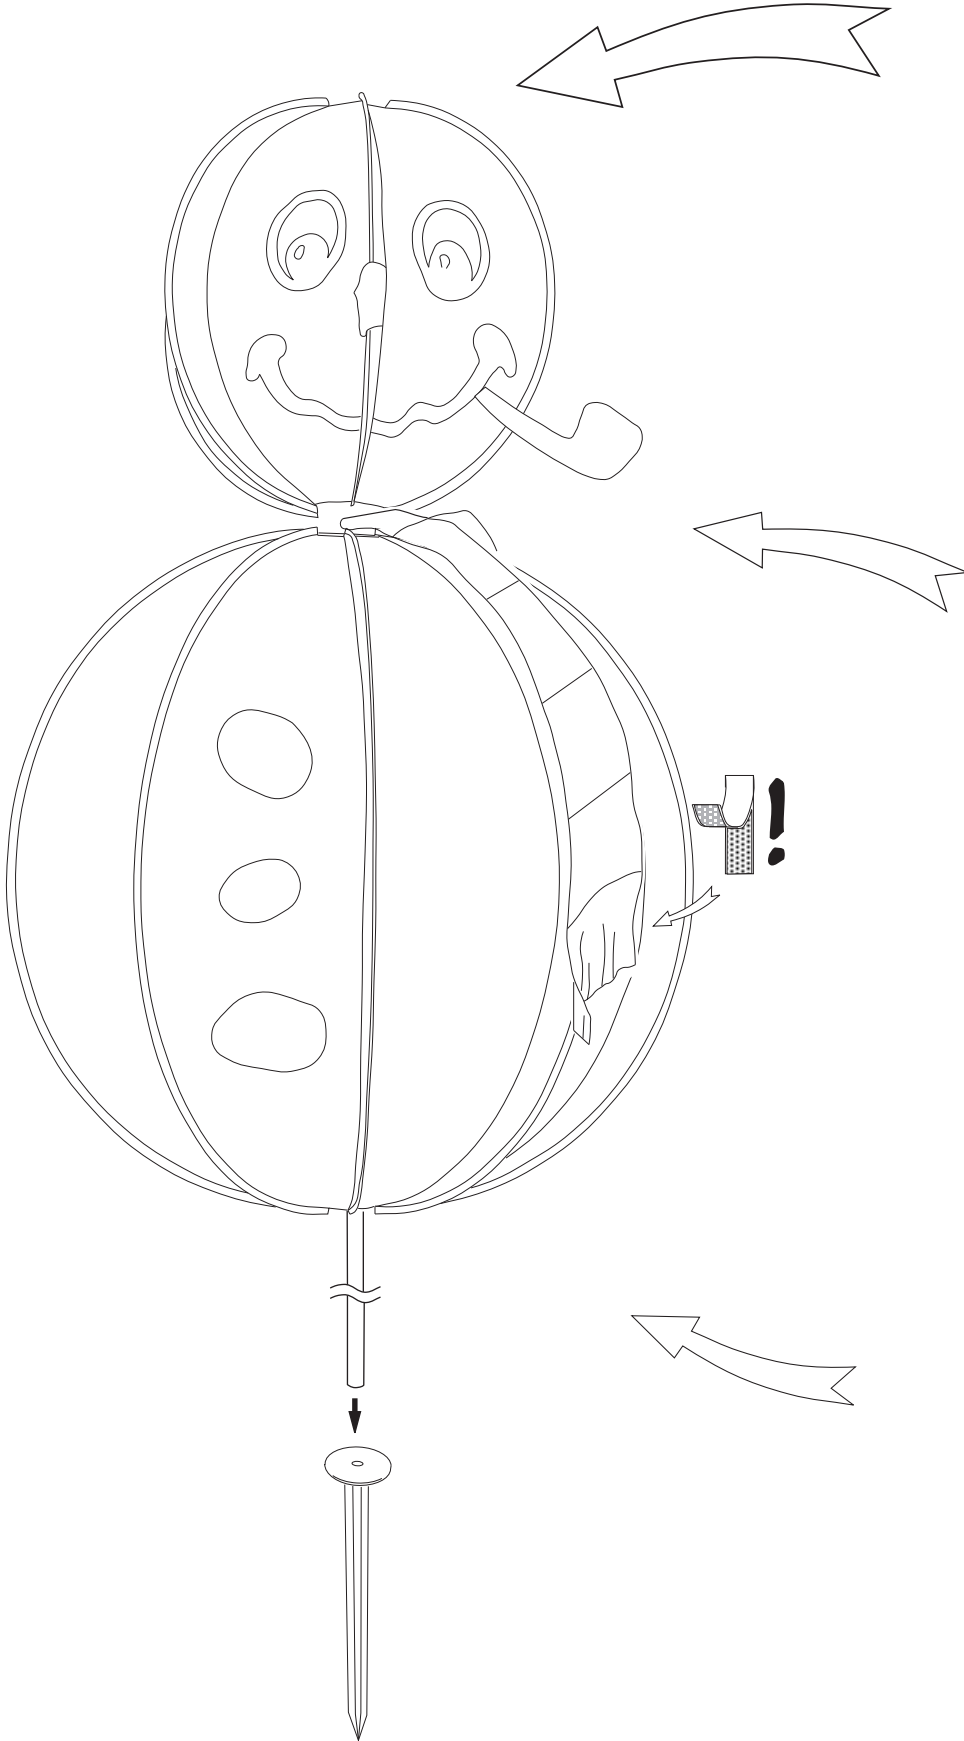

Spinning Snowman Max

Made in Poland
under license by InVento

© In Vento GmbH
D-26180 Rastede
Germany
Service: (04402) 926244
e-mail: service@invento-hq.com
www.invento-hq.com

US Distribution by:
Nova Design Group
West Hurley, NY 12491
Phone: (914)3310977
www.novadesigngroup.com