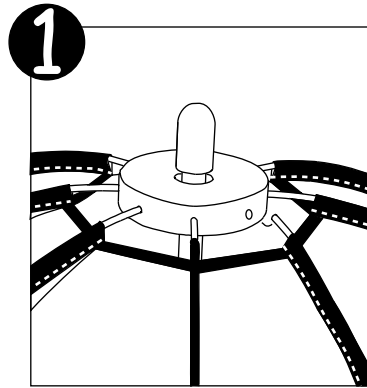

Inhalt · Contents · Contenu

Peter Pumpkin

Art.-No.:110210

InVento GmbH
D - 26180 Rastede
Germany
Service: +49 (4402) 92 62 44
e-mail: service@invento-hq.com
www.invento-hq.com

US Distribution by:
HQ Kites & Design U.S.A., INC
317 Great Bridge Blvd., Suite C
Chesapeake, VA 23320, USA
toll free: (888) 318-3600
e-mail: sales@hq-kites-usa.com
www.hq-kites-usa.com