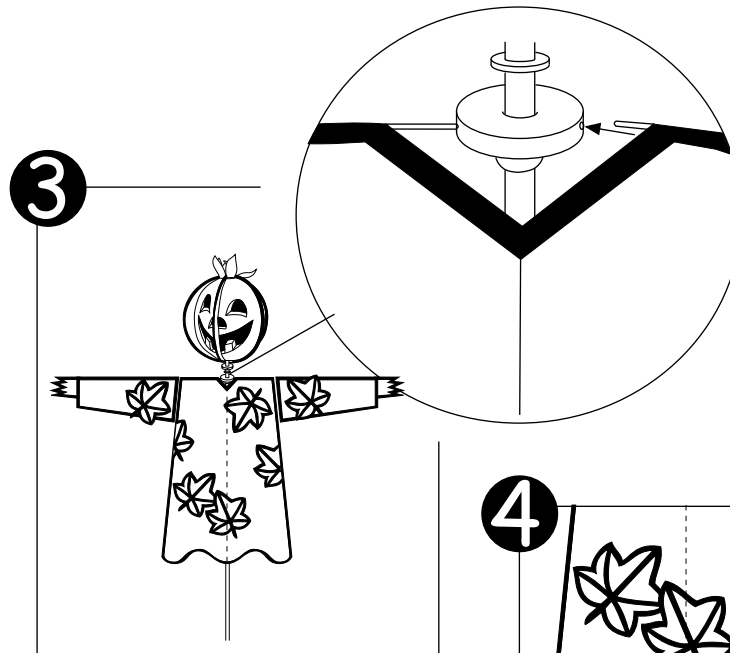

Inhalt · Contents · Contenu

Peter Pumpkin

Art.-No.:110210

InVento GmbH
D - 26180 Rastede
Germany
Service: +49 (4402) 92 62 44
e-mail: service@invento-hq.com
www.invento-hq.com

US Distribution by:
HQ Kites & Design U.S.A., INC
317 Great Bridge Blvd., Suite C
Chesapeake, VA 23320, USA
toll free: (888) 318-3600
e-mail: sales@hq-kites-usa.com
www.hq-kites-usa.com