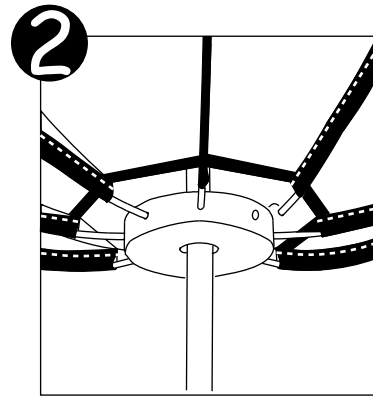

Inhalt · Contents · Contenu

Peter Pumpkin

Art.-No.:110210

InVento GmbH
D - 26180 Rastede
Germany
Service: +49 (4402) 92 62 44
e-mail: service@invento-hq.com
www.invento-hq.com

US Distribution by:
HQ Kites & Design U.S.A., INC
317 Great Bridge Blvd., Suite C
Chesapeake, VA 23320, USA
toll free: (888) 318-3600
e-mail: sales@hq-kites-usa.com
www.hq-kites-usa.com