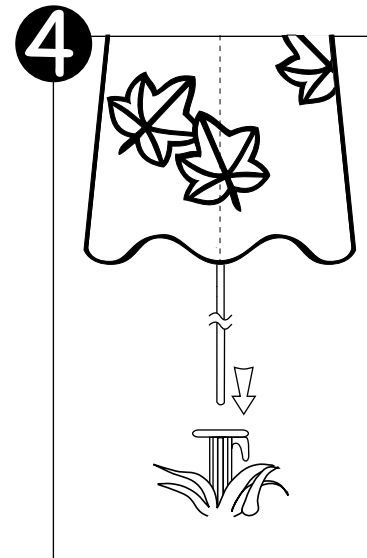

Inhalt · Contents · Contenu

Peter Pumpkin

Art.-No.:110210

InVento GmbH
D - 26180 Rastede
Germany
Service: +49 (4402) 92 62 44
e-mail: service@invento-hq.com
www.invento-hq.com

US Distribution by:
HQ Kites & Design U.S.A., INC
317 Great Bridge Blvd., Suite C
Chesapeake, VA 23320, USA
toll free: (888) 318-3600
e-mail: sales@hq-kites-usa.com
www.hq-kites-usa.com