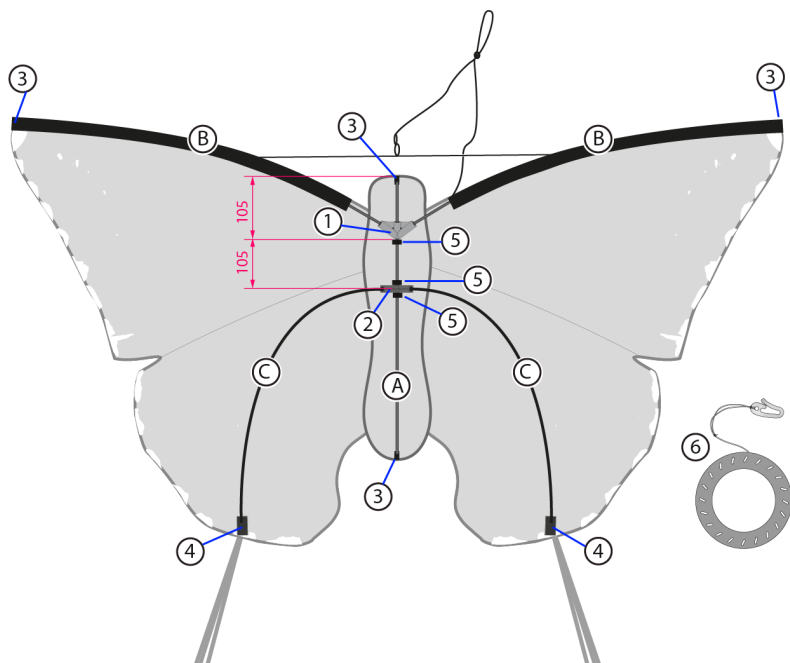

BRIDLE

MATERIAL
Polyester 45 kg

BASIC DATA

WIND RANGE	OPT. WIND
8 - 31 KM/H	20 KM/H
5 - 19 MPH	12 MPH
2 - 5 BFT.	4 BFT.
4 - 17 KNOT.	11 KNOT.

SIZE	cm	inch
	130	51,2
	80	31,5
	g	oz

FLYING LINE	
- 17 kp	- 40 m
- 30 lbs	- 130 ft

SAIL
Ripstop-Polyester
dye print

HINTS
Age: 5+

Butterfly Kites

PARTS

IREM NUM..	ITEM NAME	NUM.
160430	1) Beetle Nose 4 mm	1
144400	2) Eddy Center-T Exel 3 mm	1
144300	3) HQ Endcap, moulded, ø4 mm	4
153492	4) HQ Endcap, moulded, ø3 mm	2
175902	5) C-Clip 4 mm	3
	6) Spool with line and hook, 40m/17kg	1

FRAME

ITEM NUM.	ITEM NAME	NUM.	LENGTH [mm]
131000	Fiberglass tube ø4mm / 100 cm black	1	490
131000	Fiberglass tube ø4mm / 100 cm black	2	725
130350	Fiberglass tube ø4mm / 100 cm black	2	630

PRODUCT INTRODUCTION — **PRODUCT CLEARING**
November 2018