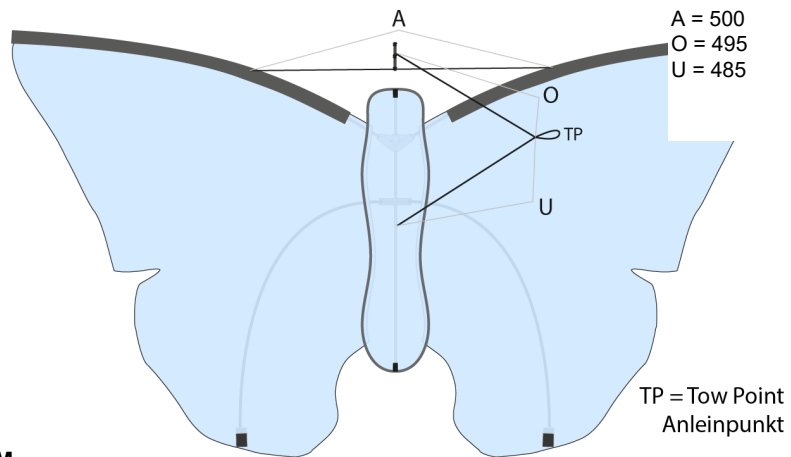

BRIDLE

MATERIAL
Polyester 45 kg

BASIC DATA

WIND RANGE	OPT. WIND
8 - 31 KM/H	20 KM/H
5 - 19 MPH	12 MPH
2 - 5 BFT.	4 BFT.
4 - 17 KNOT.	11 KNOT.

SIZE	cm	inch
	130	51,2
	80	31,5
	g	oz

FLYING LINE	
- 17 kp	- 40 m
- 30 lbs	- 130 ft

SAIL
Ripstop-Polyester
dye print

HINTS
Age: 5+

Butterfly Kites

PARTS

IREM NUM..	ITEM NAME	NUM.
160430	1) Beetle Nose 4 mm	1
144400	2) Eddy Center-T Exel 3 mm	1
144300	3) HQ Endcap, moulded, ø4 mm	4
153492	4) HQ Endcap, moulded, ø3 mm	2
175902	5) C-Clip 4 mm	3
	6) Spool with line and hook, 40m/17kg	1

FRAME

ITEM NUM.	ITEM NAME	NUM.	LENGTH [mm]
131000	Fiberglass tube ø4mm / 100 cm black	1	490
131000	Fiberglass tube ø4mm / 100 cm black	2	725
130350	Fiberglass tube ø4mm / 100 cm black	2	630

PRODUCT INTRODUCTION — **PRODUCT CLEARING**
November 2018