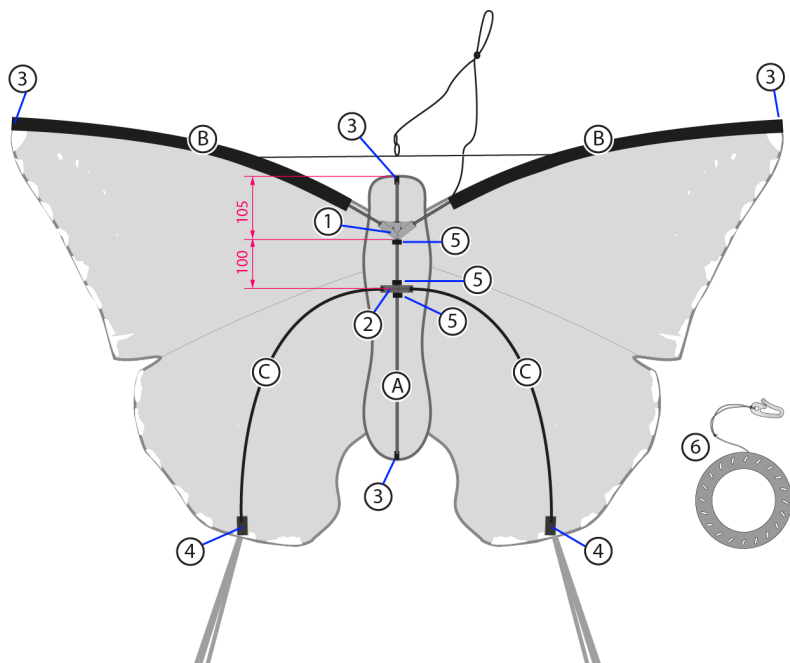

BRIDLE

MATERIAL
Polyester 45 kg

BASIC DATA

WIND RANGE	OPT. WIND
8 - 31 KM/H	20 KM/H
5 - 19 MPH	12 MPH
2 - 5 BFT.	4 BFT.
4 - 17 KNOT.	11 KNOT.

SIZE	cm	inch
	130	51,2
	80	31,5
	g	oz

FLYING LINE	
- 17 kp	- 40 m
- 30 lbs	- 130 ft

SAIL
Ripstop-Polyester
dye print

HINTS
Age: 5+

Butterfly Kites

PARTS

IREM NUM..	ITEM NAME	NUM.
160430	1) Beetle Nose 4 mm	1
144400	2) Eddy Center-T Exel 3 mm	1
144300	3) HQ Endcap, moulded, ø4 mm	4
153492	4) HQ Endcap, moulded, ø3 mm	2
175902	5) C-Clip 4 mm	3
	6) Spool with line and hook, 40m/17kg	1

FRAME

ITEM NUM.	ITEM NAME	NUM.	LENGTH [mm]
131000	Fiberglass tube ø4mm / 100 cm black	1	490
131000	Fiberglass tube ø4mm / 100 cm black	2	730
130350	Fiberglass tube ø4mm / 100 cm black	2	630

PRODUCT INTRODUCTION — PRODUCT CLEARING
Juni 2022