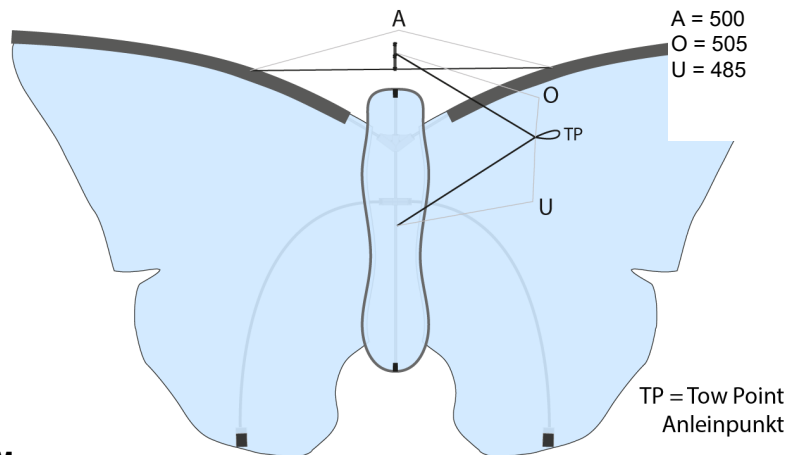

BRIDLE

MATERIAL
Polyester 45 kg

BASIC DATA

WIND RANGE	OPT. WIND
8 - 31 KM/H	20 KM/H
5 - 19 MPH	12 MPH
2 - 5 BFT.	4 BFT.
4 - 17 KNOT.	11 KNOT.

SIZE	cm	inch
	130	51,2
	80	31,5
	g	oz

FLYING LINE	
- 17 kp	- 40 m
- 30 lbs	- 130 ft

SAIL
Ripstop-Polyester
dye print

HINTS
Age: 5+

Butterfly Kites

PARTS

IREM NUM..	ITEM NAME	NUM.
160430	1) Beetle Nose 4 mm	1
144400	2) Eddy Center-T Exel 3 mm	1
144300	3) HQ Endcap, moulded, ø4 mm	4
153492	4) HQ Endcap, moulded, ø3 mm	2
175902	5) C-Clip 4 mm	3
	6) Spool with line and hook, 40m/17kg	1

FRAME

ITEM NUM.	ITEM NAME	NUM.	LENGTH [mm]
131000	Fiberglass tube ø4mm / 100 cm black	1	490
131000	Fiberglass tube ø4mm / 100 cm black	2	730
130350	Fiberglass tube ø4mm / 100 cm black	2	630

PRODUCT INTRODUCTION — PRODUCT CLEARING
Juni 2022