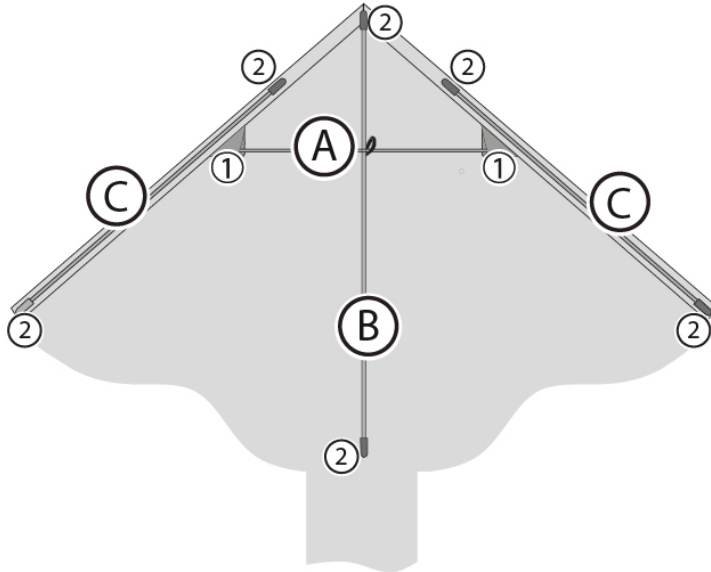

BRIDLE

MATERIAL

BASIC DATA

WIND RANGE	OPT. WIND
6 - 38 KM/H	KM/H
4 - 24 MPH	MPH
2 - 5 BFT.	BFT.
3 - 21 KNOT.	KNOT.

SIZE	cm	inch
	120	47,2
	75	29.5
	g	oz

FLYING LINE	
- 17 kp	- 25 m
- 30 lbs	- 80 ft

SAIL
Ripstop-Polyester
70D

HINTS
Age: 5+

Ecoline

PARTS

IREM NUM..	ITEM NAME	NUM.
144400	1) Endcap ø4 mm	2
144300	2) Endcap ø3 mm	6
	3) Adapter 25 kp polyester line, 25 cm	1
175900	4) Handle with line, 15 kp / 50 m	1

FRAME

ITEM NUM.	ITEM NAME	NUM.	LENGTH [mm]
A)	Spreader: fiberglass tube 4 mm	1	640
B)	Spine: solid fiberglass 3 mm	1	730
C)	Leading Edge: solid fiberglass 3 mm	2	725