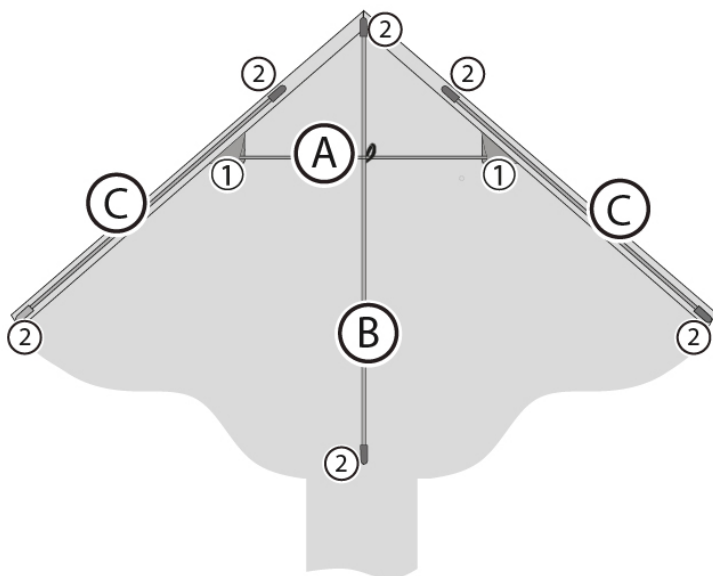

BRIDLE

MATERIAL

BASIC DATA

WIND RANGE	OPT. WIND
6 - 38 KM/H	KM/H
4 - 24 MPH	MPH
2 - 5 BFT.	BFT.
3 - 21 KNOT.	KNOT.

SIZE	cm	inch
	120	47,2
	75	29.5
	g	oz

FLYING LINE	
- 17 kp	- 25 m
- 30 lbs	- 80 ft

SAIL
Ripstop-Polyester
70D

HINTS
Age: 5+

Ecoline

PARTS

IREM NUM..	ITEM NAME	NUM.
144400	1) Endcap ø4 mm	2
144300	2) Endcap ø3 mm	6
	3) Adapter 25 kp polyester line, 25 cm	1
175900	4) Handle with line, 15 kp / 50 m	1

FRAME

ITEM NUM.	ITEM NAME	NUM.	LENGTH [mm]
A)	Spreader: fiberglass tube 4 mm	1	640
B)	Spine: solid fiberglass 3 mm	1	730
C)	Leading Edge: solid fiberglass 3 mm	2	725