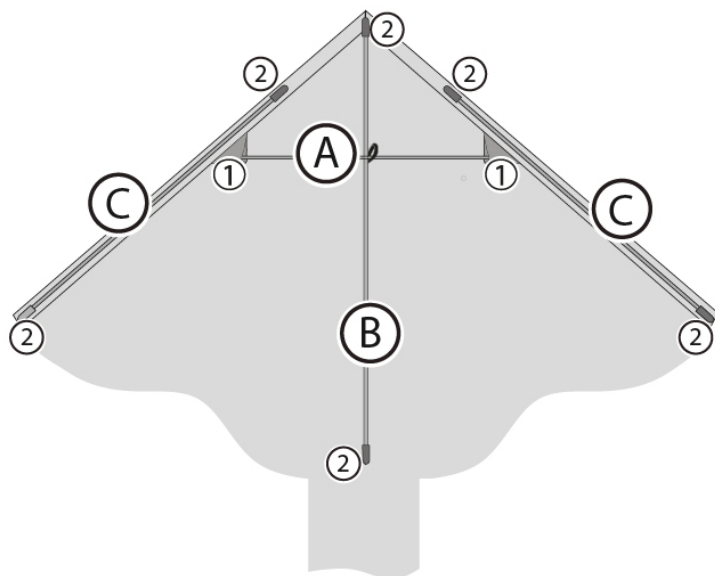

### BASIC DATA

WIND RANGE	OPT. WIND
6 - 38 KM/H	KM/H
4 - 24 MPH	MPH
2 - 5 BFT.	BFT.
3 - 21 KNOT.	KNOT.

SIZE	cm	inch
	120	47,2
	75	29.5
	g	oz

FLYING LINE	
- 17 kp	- 25 m
- 30 lbs	- 80 ft

SAIL  
Ripstop-Polyester  
70D

### PARTS

IREM NUM..	ITEM NAME	NUM.
144400	1) Endcap ø4 mm	2
144300	2) Endcap ø3 mm	6
	3) Adapter 25 kp polyester line, 25 cm	1
175900	4) Handle with line, 15 kp / 50 m	1

### FRAME

ITEM NUM.	ITEM NAME	NUM.	LENGTH [mm]
A)	Spreader: fiberglass tube 4 mm	1	640
B)	Spine: solid fiberglass 3 mm	1	730
C)	Leading Edge: solid fiberglass 3 mm	2	725

The details of the rod lengths can deviate slightly from the real lengths. When ordering spare parts, it would be helpful to state a measured length, as far as this is possible.