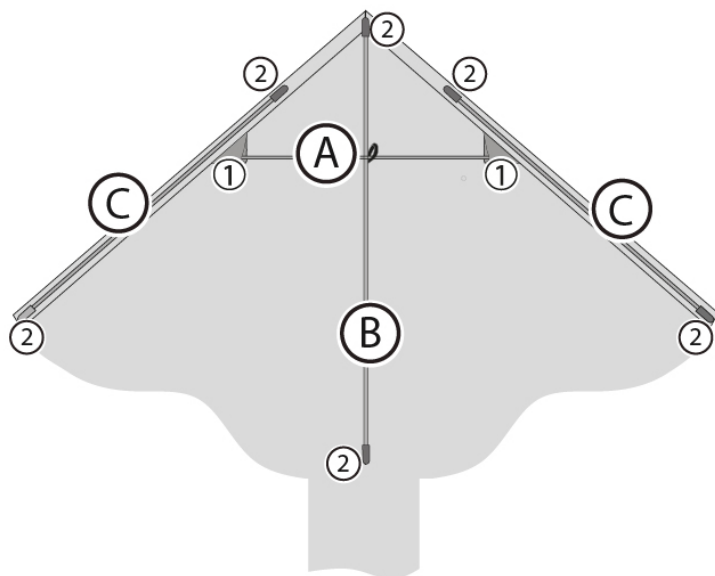

BRIDLE

MATERIAL

BASIC DATA

WIND RANGE	OPT. WIND
6 - 38 KM/H	KM/H
4 - 24 MPH	MPH
2 - 5 BFT.	BFT.
3 - 21 KNOT.	KNOT.

SIZE	cm	inch
	120	47,2
	75	29.5
	g	oz

FLYING LINE	
- 17 kp	- 25 m
- 30 lbs	- 80 ft

SAIL
Ripstop-Polyester
70D

HINTS
Age: 5+

Ecoline

PARTS

IREM NUM..	ITEM NAME	NUM.
144400	1) Endcap ø4 mm	2
144300	2) Endcap ø3 mm	6
	3) Adapter 25 kp polyester line, 25 cm	1
175900	4) Handle with line, 15 kp / 50 m	1

FRAME

ITEM NUM.	ITEM NAME	NUM.	LENGTH [mm]
A)	Spreader: fiberglass tube 4 mm	1	640
B)	Spine: solid fiberglass 3 mm	1	730
C)	Leading Edge: solid fiberglass 3 mm	2	725