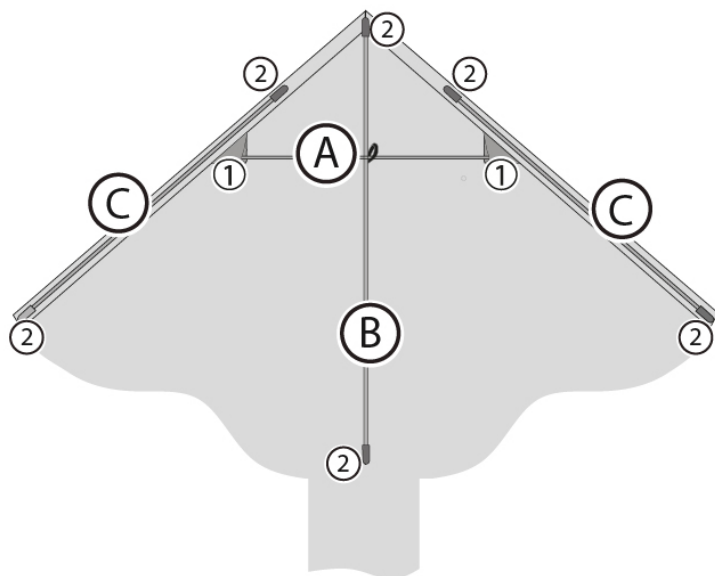

BRIDLE

MATERIAL

BASIC DATA

WIND RANGE	OPT. WIND
6 - 38 KM/H	KM/H
4 - 24 MPH	MPH
2 - 5 BFT.	BFT.
3 - 21 KNOT.	KNOT.

SIZE	cm	inch
	120	47,2
	75	29.5
	g	oz

FLYING LINE	
- 17 kp	- 25 m
- 30 lbs	- 80 ft

SAIL
Ripstop-Polyester
70D

HINTS
Age: 5+

Ecoline

PARTS

IREM NUM..	ITEM NAME	NUM.
144400	1) Endcap ø4 mm	2
144300	2) Endcap ø3 mm	6
	3) Adapter 25 kp polyester line, 25 cm	1
175900	4) Handle with line, 15 kp / 50 m	1

FRAME

ITEM NUM.	ITEM NAME	NUM.	LENGTH [mm]
A)	Spreader: fiberglass tube 4 mm	1	635
B)	Spine: solid fiberglass 3 mm	1	720
C)	Leading Edge: solid fiberglass 3 mm	2	570