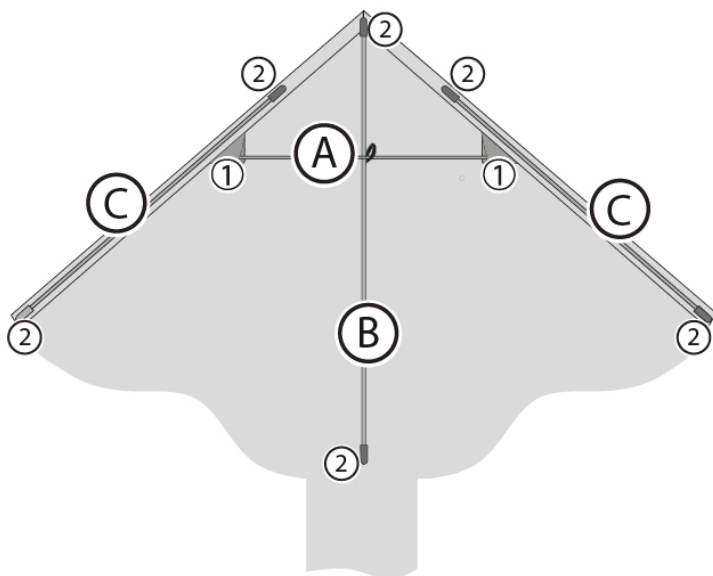

BRIDLE

MATERIAL

BASIC DATA

WIND RANGE	OPT. WIND
6 - 38 KM/H	KM/H
4 - 24 MPH	MPH
2 - 5 BFT.	BFT.
3 - 21 KNOT.	KNOT.

SIZE	cm	inch
	120	47,2
	75	29,5
	g	oz

FLYING LINE	
- 17 kp	- 25 m
- 30 lbs	- 80 ft

SAIL
Ripstop-Polyester
70D

HINTS
Age: 5+

Ecoline

PARTS

IREM NUM..	ITEM NAME	NUM.
144400	1) Endcap ø4 mm	2
144300	2) Endcap ø3 mm	6
	3) Adapter 25 kp polyester line, 25 cm	1
175900	4) Handle with line, 15 kp / 50 m	1

FRAME

ITEM NUM.	ITEM NAME	NUM.	LENGTH [mm]
A)	Spreader: fiberglass tube 4 mm	1	640
B)	Spine: solid fiberglass 3 mm	1	720
C)	Leading Edge: solid fiberglass 3 mm	2	570