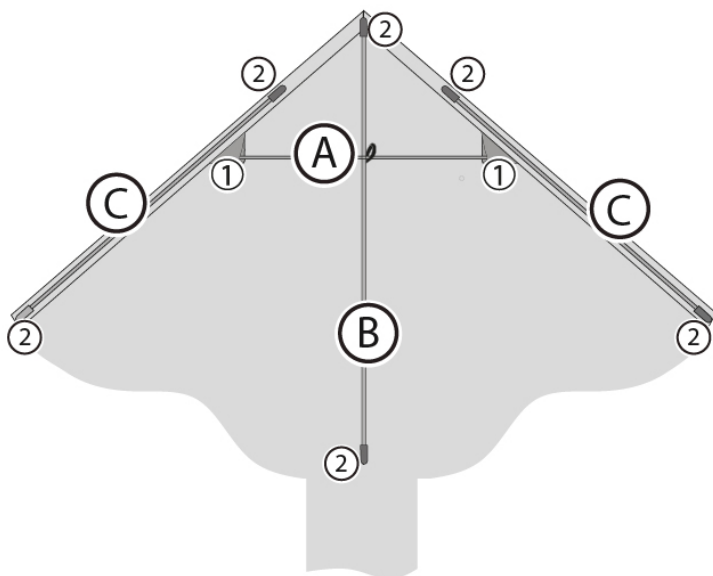

BRIDLE

MATERIAL

BASIC DATA

WIND RANGE		OPT. WIND	
6	- 38	KM/H	KM/H
4	- 24	MPH	MPH
2	- 5	BFT.	BFT.
3	- 21	KNOT.	KNOT.

SIZE		cm	inch
	120	47,2	
	75	29,5	
		g	oz

FLYING LINE	
- 17	kp
- 30	lbs
- 25	m
- 80	ft

SAIL
Ripstop-Polyester
70D

HINTS
Age: 5+

Ecoline

PARTS

IREM NUM..	ITEM NAME	NUM.
144400	1) Endcap ø4 mm	2
144300	2) Endcap ø3 mm	6
	3) Adapter 25 kp polyester line, 25 cm	1
175900	4) Handle with line, 15 kp / 50 m	1

FRAME

ITEM NUM.	ITEM NAME	NUM.	LENGTH [mm]
A)	Spreader: fiberglass tube 4 mm	1	640
B)	Spine: solid fiberglass 3 mm	1	725
C)	Leading Edge: solid fiberglass 3 mm	2	570