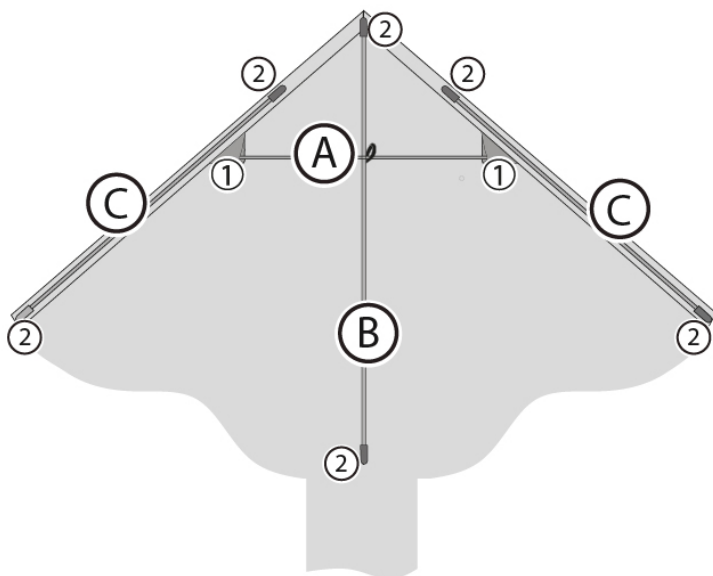

### BASIC DATA

WIND RANGE	OPT. WIND
6 - 38 KM/H	KM/H
4 - 24 MPH	MPH
2 - 5 BFT.	BFT.
3 - 21 KNOT.	KNOT.

SIZE	cm	inch
	120	47,2
	75	29.5
	g	oz

FLYING LINE	
- 17 kp	- 25 m
- 30 lbs	- 80 ft

SAIL  
Ripstop-Polyester  
70D

### PARTS

IREM NUM..	ITEM NAME	NUM.
144400	1) Endcap ø4 mm	2
144300	2) Endcap ø3 mm	6
	3) Adapter 25 kp polyester line, 25 cm	1
175900	4) Handle with line, 15 kp / 50 m	1

### FRAME

ITEM NUM.	ITEM NAME	NUM.	LENGTH [mm]
A)	Spreader: fiberglass tube 4 mm	1	640
B)	Spine: solid fiberglass 3 mm	1	730
C)	Leading Edge: solid fiberglass 3 mm	2	570

The details of the rod lengths can deviate slightly from the real lengths. When ordering spare parts, it would be helpful to state a measured length, as far as this is possible.