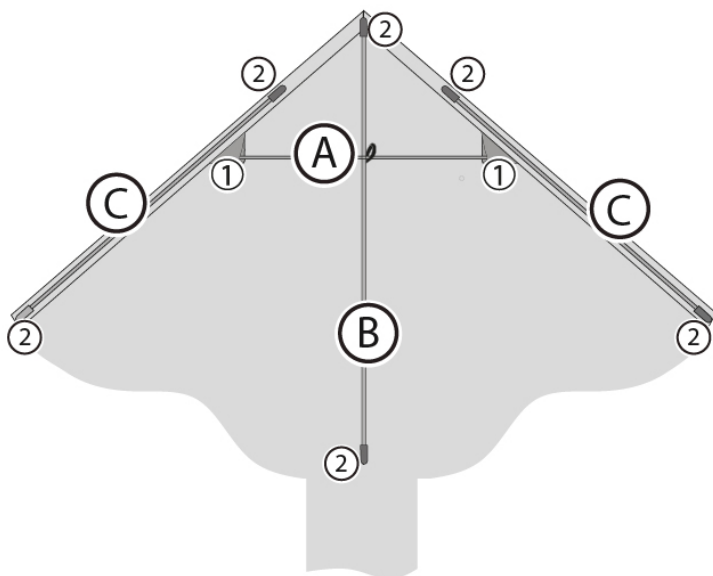

BRIDLE

MATERIAL

BASIC DATA

WIND RANGE	OPT. WIND
6 - 38 KM/H	KM/H
4 - 24 MPH	MPH
2 - 5 BFT.	BFT.
3 - 21 KNOT.	KNOT.

SIZE	cm	inch
	120	47,2
	75	29.5
	g	oz

FLYING LINE	
- 17 kp	- 25 m
- 30 lbs	- 80 ft

SAIL
Ripstop-Polyester
70D

HINTS
Age: 5+

Ecoline

PARTS

IREM NUM..	ITEM NAME	NUM.
144400	1) Endcap ø4 mm	2
144300	2) Endcap ø3 mm	6
	3) Adapter 25 kp polyester line, 25 cm	1
175900	4) Handle with line, 15 kp / 50 m	1

FRAME

ITEM NUM.	ITEM NAME	NUM.	LENGTH [mm]
A)	Spreader: fiberglass tube 4 mm	1	640
B)	Spine: solid fiberglass 3 mm	1	730
C)	Leading Edge: solid fiberglass 3 mm	2	570