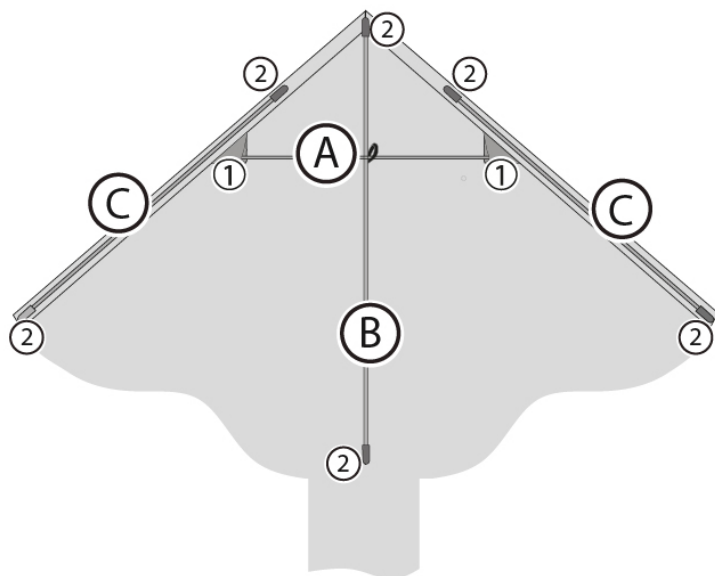

BRIDLE

MATERIAL

BASIC DATA

WIND RANGE	OPT. WIND
6 - 38 KM/H	KM/H
4 - 24 MPH	MPH
2 - 5 BFT.	BFT.
3 - 21 KNOT.	KNOT.

SIZE	cm	inch
	120	47,2
	75	29.5
	g	oz

FLYING LINE	
- 17 kp	- 25 m
- 30 lbs	- 80 ft

SAIL
Ripstop-Polyester
70D

HINTS
Age: 5+

Ecoline

PARTS

IREM NUM..	ITEM NAME	NUM.
144400	1) Endcap ø4 mm	2
144300	2) Endcap ø3 mm	6
	3) Adapter 25 kp polyester line, 25 cm	1
175900	4) Handle with line, 15 kp / 50 m	1

FRAME

ITEM NUM.	ITEM NAME	NUM.	LENGTH [mm]
A)	Spreader: fiberglass tube 4 mm	1	645
B)	Spine: solid fiberglass 3 mm	1	710
C)	Leading Edge: solid fiberglass 3 mm	2	725