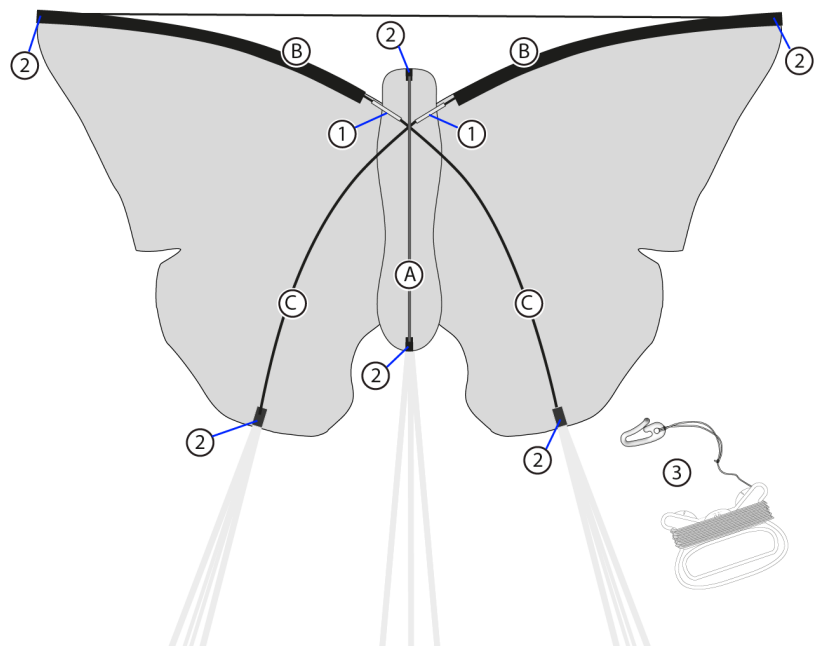

BRIDLE

MATERIAL
Polyester 25 kg schwarz

BASIC DATA

WIND RANGE		OPT. WIND	SIZE	
6 - 21	KM/H	15	cm	inch
4 - 13	MPH	9	56	22
2 - 4	BFT.	3	33	13 oz
3 - 11	KNOT.	8		

FLYING LINE		SAIL
- 10	kp	Ripstop-Polyester
- 20	lbs	dye print

HINTS
Age: 5+

Butterfly Kites

PARTS

IREM NUM..	ITEM NAME	NUM.
144160	1) Aluminum-ferrule Ø1.6 mm	2
175900	2) Endcap soft, Ø1.6 mm	6
	3) D-handle grip with line, 15 kp, 50m	1

FRAME

ITEM NUM.	ITEM NAME	NUM.	LENGTH [mm]
130090	A) Fiberglass, 1.6mm, 2m	1	210
130090	B) Fiberglass, 1.6mm, 2m	2	280
130090	C) Fiberglass, 1.6mm, 2m	2	280

The ferrule (1) is attached to the upper leading edge rod.

PRODUCT INTRODUCTION — **PRODUCT CLEARING**
Februar 2020