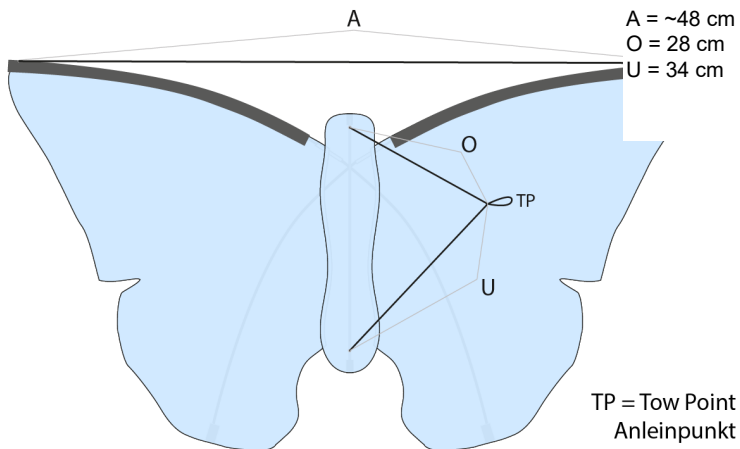

BRIDLE

MATERIAL
Polyester 25 kg schwarz

BASIC DATA

WIND RANGE		OPT. WIND	SIZE	
6 - 21	KM/H	15	cm	inch
4 - 13	MPH	9	56	22
2 - 4	BFT.	3	33	13 oz
3 - 11	KNOT.	8		

FLYING LINE		SAIL
- 10	kp	Ripstop-Polyester
- 20	lbs	dye print

HINTS
Age: 5+

Butterfly Kites

PARTS

IREM NUM..	ITEM NAME	NUM.
144160	1) Aluminum-ferrule Ø1.6 mm	2
175900	2) Endcap soft, Ø1.6 mm	6
	3) D-handle grip with line, 15 kp, 50m	1

FRAME

ITEM NUM.	ITEM NAME	NUM.	LENGTH [mm]
130090	A) Fiberglass, 1.6mm, 2m	1	210
130090	B) Fiberglass, 1.6mm, 2m	2	280
130090	C) Fiberglass, 1.6mm, 2m	2	280

The ferrule (1) is attached to the upper leading edge rod.

PRODUCT INTRODUCTION — **PRODUCT CLEARING**
Februar 2020