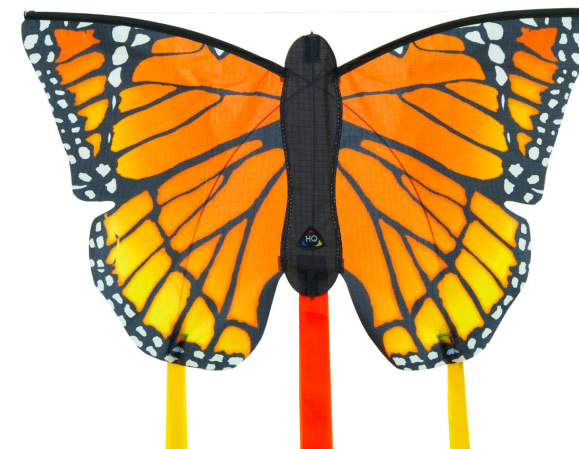

BRIDLE

MATERIAL
Polyester 25 kg schwarz

BASIC DATA

WIND RANGE		OPT. WIND	SIZE	
6 - 21	KM/H	15	cm	inch
4 - 13	MPH	9	56	22
2 - 4	BFT.	3	33	13 oz
3 - 11	KNOT.	8		

FLYING LINE		SAIL
- 10	kp	Ripstop-Polyester
- 20	lbs	dye print

HINTS
Age: 5+

Butterfly Kites

PARTS

IREM NUM..	ITEM NAME	NUM.
144160	1) Aluminum-ferrule Ø1.6 mm	2
175900	2) Endcap soft, Ø1.6 mm	6
	3) D-handle grip with line, 15 kp, 50m	1

FRAME

ITEM NUM.	ITEM NAME	NUM.	LENGTH [mm]
130090	A) Fiberglass, 1.6mm, 2m	1	210
130090	B) Fiberglass, 1.6mm, 2m	2	280
130090	C) Fiberglass, 1.6mm, 2m	2	280

The ferrule (1) is attached to the upper leading edge rod.

PRODUCT INTRODUCTION — **PRODUCT CLEARING**
Februar 2020