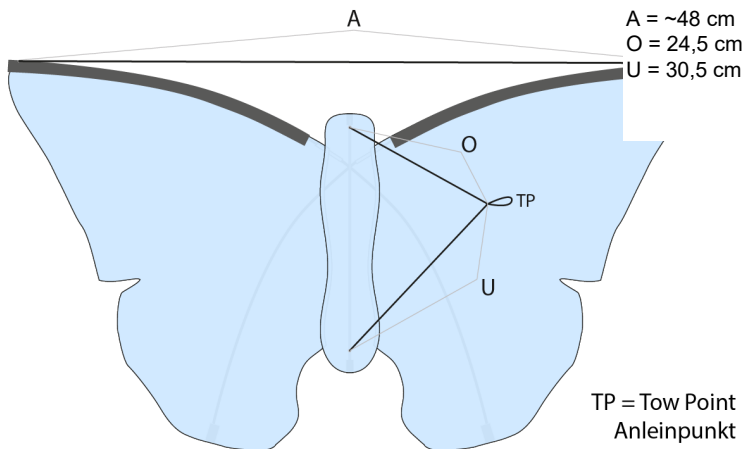

### BRIDLE

**MATERIAL**  
Polyester 25 kg schwarz

### BASIC DATA

WIND RANGE	OPT. WIND
6 - 21 KM/H	15 KM/H
4 - 13 MPH	9 MPH
2 - 4 BFT.	3 BFT.
3 - 11 KNOT.	8 KNOT.

SIZE	cm	inch
	56	22
	42	16.5
	g	oz

FLYING LINE	
- 10 kp	- 25 m
- 20 lbs	- 80 ft

**SAIL**  
Ripstop-Polyester  
dye print

### PARTS

IREM NUM..	ITEM NAME	NUM.
144160	1) Aluminum-ferrule Ø1.6 mm	2
175900	2) Endcap soft, Ø1.6 mm	6
	3) D-handle grip with line, 15 kp, 50m	1

### FRAME

ITEM NUM.	ITEM NAME	NUM.	LENGTH [mm]
130090	A) Fiberglass, 1.6mm, 2m	1	210
130090	B) Fiberglass, 1.6mm, 2m	2	280
130090	C) Fiberglass, 1.6mm, 2m	2	280

The ferrule (1) is attached to the upper leading edge rod.