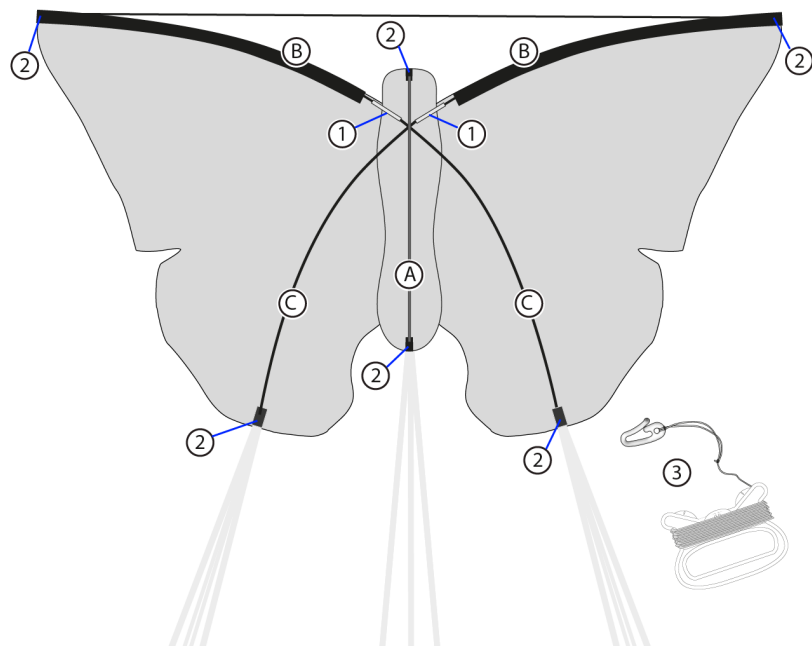

### BASIC DATA

WIND RANGE	OPT. WIND
6 - 21 KM/H	15 KM/H
4 - 13 MPH	9 MPH
2 - 4 BFT.	3 BFT.
3 - 11 KNOT.	8 KNOT.

SIZE	cm	inch
	56	22
	42	16.5
	g	oz

FLYING LINE	
- 10 kp	- 25 m
- 20 lbs	- 80 ft

**SAIL**  
Ripstop-Polyester  
dye print

**HINTS**  
Age: 5+

Butterfly Kites

### PARTS

IREM NUM..	ITEM NAME	NUM.
144160	1) Aluminum-ferrule Ø1.6 mm	2
175900	2) Endcap soft, Ø1.6 mm	6
	3) D-handle grip with line, 15 kp, 50m	1

### FRAME

ITEM NUM.	ITEM NAME	NUM.	LENGTH [mm]
130090	A) Fiberglass, 1.6mm, 2m	1	210
130090	B) Fiberglass, 1.6mm, 2m	2	280
130090	C) Fiberglass, 1.6mm, 2m	2	280

The ferrule (1) is attached to the upper leading edge rod.