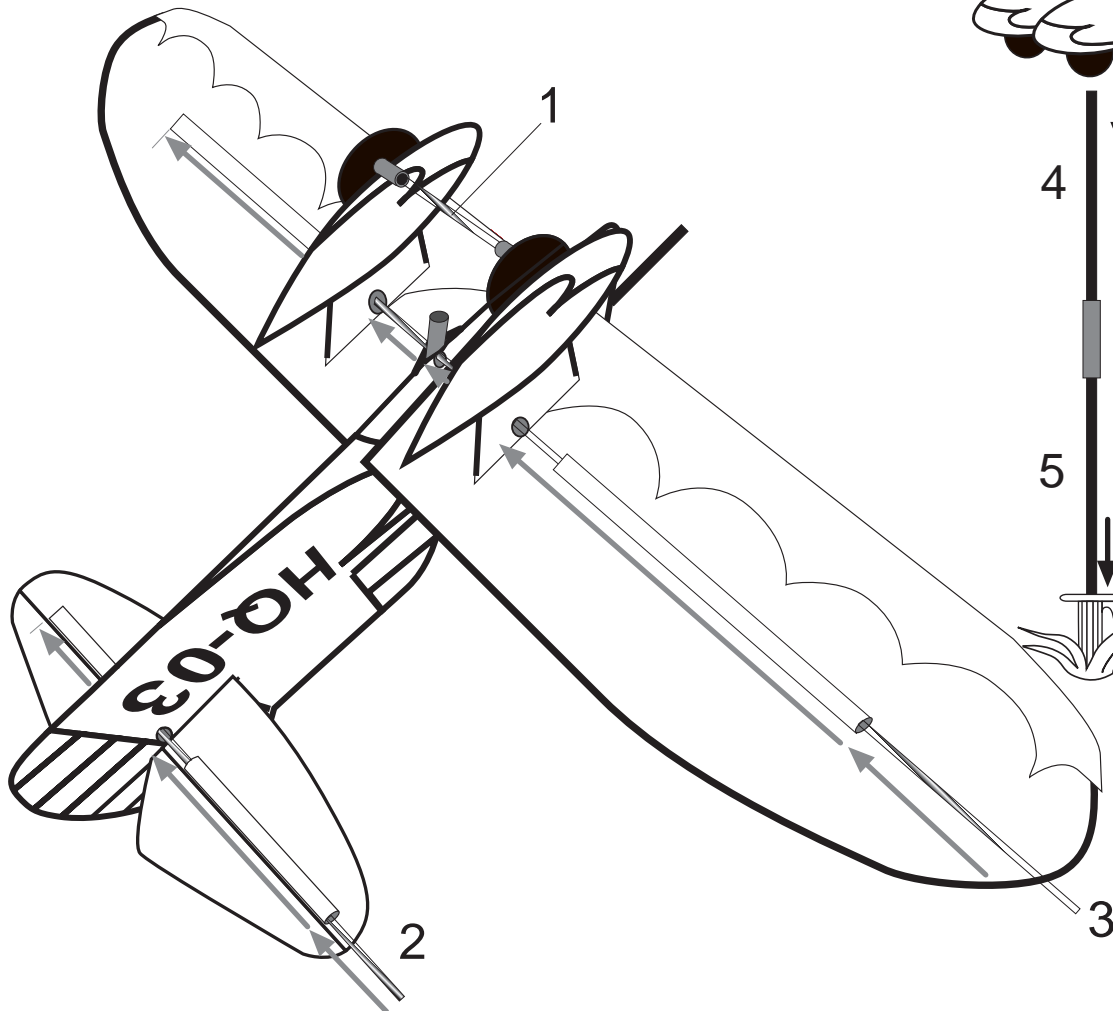

GEEBEE

Art.Nr.:100182

© In Vento GmbH
D-26180 Rastede
Germany
Tel.: ++49/44 02 92 62 44

US Distribution by:
Nova Design Group
West Hurley, NY 12491
Phone: (845)331-0977
<http://www.novadesigngroup.com>